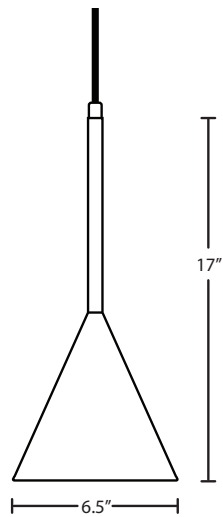

**CUSTOM WORKS PROJECT NO. 057**

120V PENDANTS

location:  
**DAMP**

**SPECIFICATIONS:**

**DESCRIPTION**

Cord-hung pendant with metal shade in Bronze finish.

**LAMPING**

**Standard:** Medium-base socket, lamp not included.

**DIFFUSER**

Shade shall be metal with Bronze powdercoat. 6.5" Dia. x 17" H

**SUSPENSION**

**Cord-hung:** 10' Bronze cord.

**MOUNTING**

Installs directly to a 4" octagonal ceiling box. Suitable for sloped ceilings.

**LABELS**

UL or ETL Listed. Suitable for Damp Locations (interior use only).

**Project Information:**

All dimensions provided are nominal.  
Allowance must be made for dimensional tolerance in handcrafted glasses.