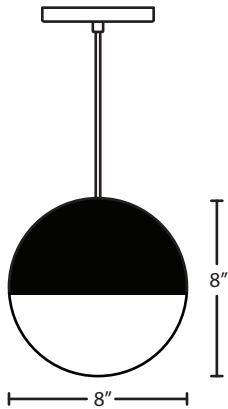

CUSTOM WORKS PROJECT NO. 058

120V PENDANTS

location:
DAMP

SPECIFICATIONS:

DESCRIPTION

Cord-hung pendant with Smoke Globe with Bronze powder coated top.

LAMPING

Medium-base socket, lamp not included.

DIFFUSER

Shade shall be of glass in Smoke with Bronze powder coated top.
8" Diameter

SUSPENSION

Cord-hung: 10' SVT-type cord, jacket coordinates with metal finish. Plated stamped steel construction. Satin Nickel.

MOUNTING

Installs directly to a 4" octagonal ceiling box. Suitable for sloped ceilings.

LABELS

UL or ETL Listed. Suitable for Damp Locations (interior use only).

SMOKE GLOBE WITH POWDER COATED TOP

Project Information:

All dimensions provided are nominal.
Allowance must be made for dimensional tolerance in handcrafted glasses.