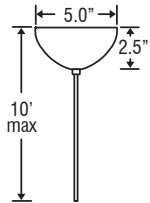

Glass dimensions provided are nominal. Allowance must be made for dimensional tolerance in handcrafted glasses.

REVISED 10/07

X Series 12V Mini Pendant: Brella

DRY

CANOPY OPTIONS:

1XC: 1 Light Dome

- Fixed-Connect
- 1x electronic transformer included
- Easy install without cutting cord