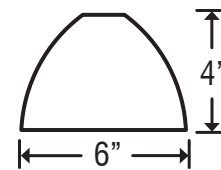

SPECIFICATIONS:

DESCRIPTION

Low Voltage mini pendant with handcrafted glass.
Employs electronic low-voltage transformers.

LAMPING

50W Low pressure halogen or xenon GY6.35 12V Bi-Pin lamp (included). Optional lamp shield is also available.

DIMMABLE

An electronic low voltage (ELV) dimmer is recommended (high quality incandescent dimmer may be used as an alternative).

DIFFUSER

Shade shall be handcrafted glass of various decors.
Diameter of 6.0" and height of 4.0"

CORD

Satin Nickel has 10' clear braided cord with a teflon jacket.
Bronze has 10' bronze braided cord with a teflon jacket.
Cords also available in 15' length.

METAL FINISH

Canopy and Shade Fitters shall be finished in either Bronze or Satin Nickel.

CANOPY OPTIONS

Refer to back page for options. Available on 1, 3, 4 or 6 light Fixed-Connect canopies, 1 light Quick-Connect canopy or as Quick-Connect element with no canopy.

MOUNTING

Canopies mount directly to 4" round or octagonal ceiling box.
Suitable for sloped ceilings.

LABELS

ETL listed. Suitable for Dry Locations (interior use only).
(XP and 1XP are UL listed. Suitable for Dry Locations).

GLASS DECORS:

METAL & CORD FINISHES:

For ordering information, see page back.

Glass dimensions provided are nominal. Allowance must be made for dimensional tolerance in handcrafted glasses.

REVISED 10/07