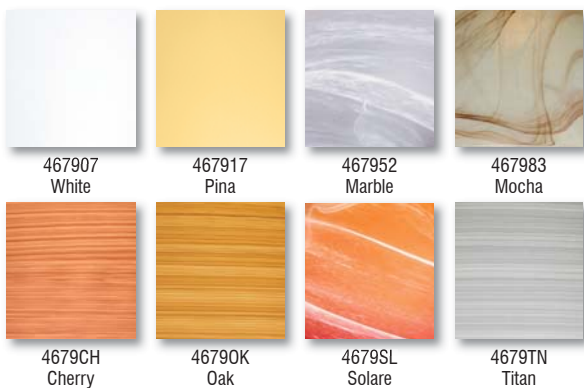

LABELS

ETL listed. Suitable for Dry Locations (interior use only).
(XP and 1XP are UL listed. Suitable for Dry Locations).

Solare • Satin Nickel

GLASS DECORS:

METAL & CORD FINISHES:

For ordering information, see page back.