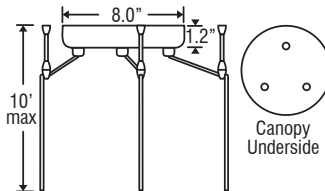

3XC: 3 Light Round

- Fixed-Connect
- 3x electronic transformers included
- 3x Skyhook suspension hooks included