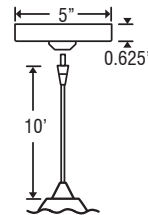

1XP: 1 Light Flat

- Quick-Connect
- 1x electronic transformer included
- Transformer fits partially in ceiling box
- Quick-Connect adapter integral