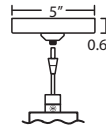

1SP SPOTLIGHT + MONOPOINT FLAT CANOPY

- Spotlight Fixture with Shade, plus Flat Canopy
- Quick-Connect Jack integral
- Integral Quick-Connect adapter
- 1x electronic 60W transformer fits partially in junction box

Longer Stem Options

Besa spotlights have a standard stem 1.5" long. For a spotlight with a longer drop, order a stem length of 6", 12" or 18".

Not suitable for use on sloped ceiling when spotlight is installed on a quick-connect canopy.

Note: These are NOT field installable. The complete unit is built at the factory.

Available options are

- **SP06** 6" stem adds 3.625" to overall length
- **SP12** 12" stem adds 9.625" to overall length
- **SP18** 18" stem adds 15.625" to overall length