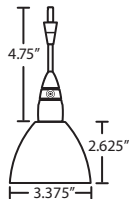

DIVI

12V SPOTLIGHTS

location:
DRY

SPECIFICATIONS:

DESCRIPTION

Low voltage spotlight with handcrafted glass. Includes Quick-Connect jack.

LAMPING

Standard: 50W Shielded flood 12V halogen MR16 lamp, included.

LED: 5W Replaceable 12V LED MR16 with backlight, dimmable, 82+ CRI, 3000°K CCT, 300 lumens, 25,000 hours, lamp included.

LED: 9W Replaceable 12V LED MR16, dimmable, 80+ CRI, 3000°K CCT, 670 lumens, 25,000 hours, lamp included. (ONLY for Foils and Metal decors)

DIFFUSER

Shade shall be handcrafted glass of various decors. Metal Bronze (MB) and Metal Satin Nickel (MN) shades are spun metal with a plated finish.

Diameter of 3.375" and height of 2.625"

Opening sizes: 24mm.

QUICK-CONNECT JACK

Integral Quick-Connect jack is compatible with Besa Rail Adapter, or Besa Quick-Connect canopies (order separately).

ELEMENT OPTIONS

Refer to next page. Available as either a Quick-Connect element only, with Rail Adapter for use with Besa Monorail, or with 1 light Quick-Connect canopy. Longer stem options are also available.

METAL FINISH

Available in Bronze or Satin Nickel.

LABELS

UL or ETL Listed. Suitable for Dry Locations (interior use only).

DIVI IN BLACK DICRO VINE & SILVER WAVY DICRO