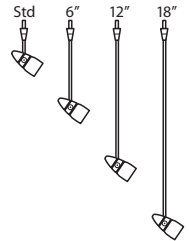

**QUICK-CONNECT JACK**

Integral Quick-Connect jack is compatible with Besa Rail Adapter, or Besa Quick-Connect canopies (order separately).

**ELEMENT OPTIONS**

Refer to next page. Available as either a Quick-Connect element only, with Rail Adapter for use with Besa Monorail, or with 1 light Quick-Connect canopy. Longer stem options are also available.

RSP SPOTLIGHT + RAIL ADAPTER

READY FOR RAIL

- Spotlight Fixture with Shade, plus Rail Adapter
- Quick-Connect Jack integral
- Compatible with Besa Monorail System

1SP SPOTLIGHT + MONOPOINT FLAT CANOPY

- Spotlight Fixture with Shade, plus Flat Canopy
- Quick-Connect Jack integral
- Integral Quick-Connect adapter
- 1x electronic 60W transformer fits partially in junction box

Longer Stem Options

Besa spotlights have a standard stem 1.5" long. For a spotlight with a longer drop, order a stem length of 6", 12" or 18".

Not suitable for use on sloped ceiling when spotlight is installed on a quick-connect canopy.

**Note: These are NOT field installable. The complete unit is built at the factory.**

Available options are

- SP06** 6" stem adds 3.625" to overall length
- SP12** 12" stem adds 9.625" to overall length
- SP18** 18" stem adds 15.625" to overall length