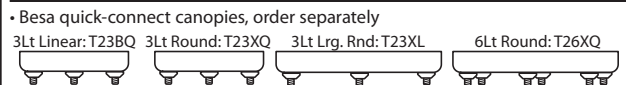

MORE MOUNTING OPTIONS:

- Besa Monorail system, order separately