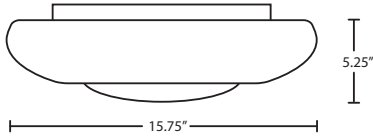

GLEEM CEILING SHOWN IN OPAL GLOSSY/CLEAR

GLEEM SHOWN LIT

For ordering information, see next page

All dimensions provided are nominal.
Allowance must be made for dimensional tolerance in handcrafted glasses.

REV 12/18

ORDERING:

Gleem 12:

FIXTURE/DECOR	LAMP OPTIONS
GLEEM12CLC 12.5" Opal Glossy/Clear	(blank) 2x 60W A19 Incan LED 17W LED, 1200 lumens

Gleem 16:

FIXTURE/DECOR	LAMP OPTIONS
GLEEM16CLC 15.75" Opal Glossy/Clear	(blank) 3x 60W A19 Incan LED 28W LED, 2160 lumens