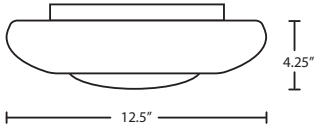

ORDERING:

Gleem 12:

FIXTURE/DECOR	LAMP OPTIONS
GLEEM12CLC 12.5" Opal Glossy/Clear	(blank) 2x 60W A19 Incan LED 17W LED, 1200 lumens