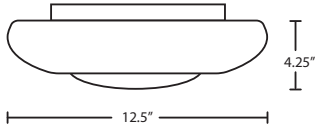

ORDERING:

Gleem 12:

FIXTURE/DECOR	LAMP OPTIONS
GLEEM12CLC 12.5" Opal Glossy/Clear	(blank) 2x 60W A19 Incan GU24 2x 13W GU24 120V LED 16W LED 120V, 1600 lumens