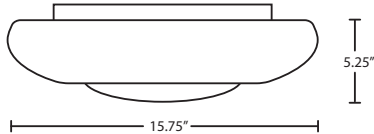

Gleem 12: 12.5" Dia. x 4.25" H

Gleem 16: 15.75" Dia. x 5.25" H

CONSTRUCTION

Stamped aluminum fitter is powder coated white.

MOUNTING

Installs directly to a 4" octagonal outlet box, centered on fixture.

90°C supply wire required for incandescent lamping.

LABELS

UL or ETL Listed. Suitable for Damp Locations (interior use only).

GLEEM CEILING SHOWN IN OPAL GLOSSY/CLEAR

GLEEM SHOWN LIT

For ordering information, see next page

All dimensions provided are nominal.
Allowance must be made for dimensional tolerance in handcrafted glasses.

REV 1/17

ORDERING:

Gleem 12:

| FIXTURE/DECOR | LAMP OPTIONS |
|---|--|
| GLEEM12CLC 12.5" Opal Glossy/Clear | (blank) 2x 60W A19 Incan GU24 2x 13W GU24 120V LED 16W LED 120V, 1600 lumens |

Gleem 16:

| FIXTURE/DECOR | LAMP OPTIONS |
|--|--|
| GLEEM16CLC 15.75" Opal Glossy/Clear | (blank) 3x 60W A19 Incan GU24 3x 13W GU24 120V LED 20W LED 120V, 2200 lumens |