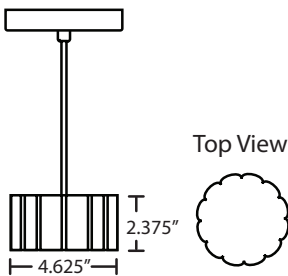

K A O

12V MINI PENDANTS

location:
DRY

SPECIFICATIONS:

DESCRIPTION

The Kao pendant light is a stunning fusion of natural beauty and modern design, featuring a graceful real wood shade that brings warmth and sophistication to any space. The luminaire, with its shade of rich textures and subtle grain patterns, bathes your room in a soft, ambient glow that creates an inviting and serene atmosphere.

LAMPING

LED: 7.5W Replaceable MR16 12V LED, dimmable, 90+ CRI, 3000°K CCT, 570 lumens, 25,000 hours. Lamp included. Dimmable with ELV Dimmer (not included).

DIFFUSER

Shade shall be of wood. 4.625" Dia. x 2.375" H

CORD

Standard cord is 10' field-adjustable coaxial type with teflon jacket and decorative sleeve at the socketholder. Jacket tint coordinates with metal finish. Cords also available in 15' lengths.

STANDARD PENDANT (1XC, 1XT, X)

Mini pendant comes complete with either dome-style or flat-style canopy. See next page for multi light options with "X" prefix.

QUICK-CONNECT OPTION (XP, RXP)

Quick-Connect Jack is compatible with Besa Rail Adapter or Besa Track Adapter (Type L, H or J)

METAL FINISH

Glass retainer hardware, sleeve and Quick-Connect Jack and/or canopies are finished in either Black, Bronze or Satin Nickel.

MOUNTING

Installs directly to a 4" octagonal ceiling box. Suitable for sloped ceilings.

LABELS

UL or ETL Listed. Suitable for Dry Locations (interior use only).

Project Information:

For ordering information, see next page

All dimensions provided are nominal.
Allowance must be made for dimensional tolerance in handcrafted glasses.

QT Series 12V Track Adapter

- Slim profile adapter connects quick-connect elements to 120V track systems.
- Black or White finish
- For use with Besa 12V Mini Pendants (XP), including LED type
- **Ordering:**