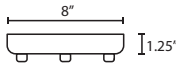

MULTI-PORT CANOPY OPTIONS FOR CORD PENDANTS

T23X 3 LIGHT ROUND CANOPY

- Suitable for sloped ceilings
- Black, Bronze or Satin Nickel
- 10" Dia. shades MAX, with staggered heights
- For larger diameter glasses, Skyhooks are required for spacing