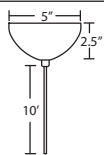

FIXED PENDANT OPTIONS:

1XC 1 LIGHT PENDANT, DOME CANOPY

1. **NO CORD CUTTING REQUIRED**
2. Suitable for use on sloped ceilings
   - 1x electronic 60W dimmable 120V transformer
   - Installs to standard 4" octagonal junction box
   - Black, Bronze or Satin Nickel metal finishes