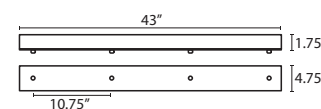

T24V 4 LIGHT BAR CANOPY

- Suitable for sloped ceilings
- Black, Bronze or Satin Nickel
- 20" Dia. shades MAX, with staggered heights
- For larger diameter glasses, Skyhooks are required for spacing