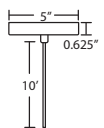

1XT 1 LIGHT PENDANT, FLAT CANOPY

- Suitable for use on sloped ceilings
- 1x electronic 60W dimmable 120V transformer, fits partially in junction box
- Installs to standard 4" octagonal junction box
- Black, Bronze or Satin Nickel metal finishes

X 1 LIGHT PENDANT FOR MULTI-PORT CANOPIES

- Suitable for use on sloped ceilings
- 1x electronic 60W dimmable 120V transformer, fits partially in junction box
- Installs to standard 4" octagonal junction box
- Black, Bronze or Satin Nickel metal finishes

ADDITIONAL OPTIONS:

277V: For 277V option, add an "277" to the end of the item number, i.e. 1XT-174352-SN-277.

0-10V Dimming: For 0-10V Dimming option, add an "DIM010" to the end of the item number, i.e. 1XT-174352-SN-DIM010.

15ft. CORD LENGTH: For longer 15' cord, add an "L" to the end of the item number, i.e. 1XT-174352-SNL.