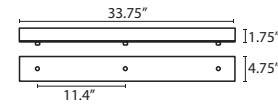

T23V 3 LIGHT BAR CANOPY

- Suitable for sloped ceilings
- Black, Bronze or Satin Nickel
- 20" Dia. shades MAX, with staggered heights
- For larger diameter glasses, Skyhooks are required for spacing