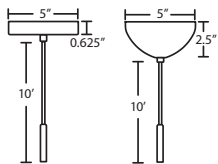

ORDERING:

CONNECTION	SHADE OPTIONS	COLOR OPTIONS	LAMP OPTIONS	METAL FINISH	OPTIONS
Cord Fixtures	LEO13 13" Dia.	BK Black	LED 3000K LED	BK Black	L 15' Cord
1JC 1 Lt. Dome		SL Silver	LED27 2700K LED	SN Satin Nickel	277 277V
1JT 1 Lt. Flat		WH White	LED35 3500K LED	WH White	DIM010 0-10V Dimming
		<i>*Custom powder finish available (contact factory)</i>	LED40 4000K LED		
Cable Fixtures			LED50 5000K LED		
1KX Flat Canopy			<i>*CCT options available (contact factory)</i>		
Stem Fixtures					
1TT Flat Canopy					

Ex. 1JT-LEO13-BK-LED-BK
Leo 13 Pendant, Black/Inner Silver Metal Shade, Black Finish, Flat Canopy

PENDANT OPTIONS:

1JT / 1JC CORD-HUNG PENDANT

- Flat (1JT) or Dome (1JC) Canopy styles. Dome style allows adjustment without cutting cord.
- Suitable for sloped ceilings
- Cord: 10' SVT, 5" sleeve at socketholder
- Also available in 15'
- Black, Satin Nickel or White
- Cord Sleeves are available in 18" lengths