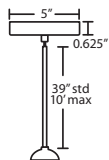

1TT STEM PENDANT

- Swivel at canopy, suitable for sloped ceilings
- Includes telescoping section plus 4 connectable stem sections, (1x 3", 1x 6", 1x 12", 1x 18"), 10' max
- Black, Satin Nickel or White
- Additional Stem Sections can be ordered under Accessories