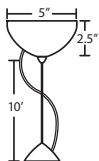

1KX CABLE-HUNG PENDANT

- 1x 10' aircraft-quality stainless steel cable
- Suitable for sloped ceilings
- 1x lampholder
- Cord: 10' AWM-type provided
- Also available in 15'
- Black, Satin Nickel or White

ACCESSORIES:

ADDITIONAL STEM SECTIONS:

Additional connecting stems are available to increase overall length of a Stem Pendant, up to 10' max. Telescoping adjustable section allows up to 3" movement.

T20A-SN, BK or BR	Adj. Section
T203-SN, BK or BR	3" Section
T206-SN, BK or BR	6" Section
T212-SN, BK or BR	12" Section
T218-SN, BK or BR	18" Section

LONGER CORD LENGTHS:

Longer cord length of 15' available. Add an "L" to the end of the item number, i.e. 1JC-169707-SN-L.

CORD SLEEVES:

If concealing the cord is desired on a Cord-hung Pendant, order our 0.25" dia. metal sleeves. Each sleeve is 18" long and may be field cut.

T118-BK	Black
T118-BR	Bronze
T118-SN	Satin Nickel

STEMHOOKS:

Suspension hooks allow cord drops to be placed wherever desired. Suitable for sloped ceilings or for greater multilight spacing

T103BK	Black
T103BR	Bronze
T103SN	Satin Nickel

277V:

For 277V option, add an "277" to the end of the item number, i.e. 1JT-LEO13-BK-277.

0-10V Dimming:

For 0-10V Dimming option, add an "DIM010" to the end of the item number, i.e. 1JT-LEO13-BK-DIM010.