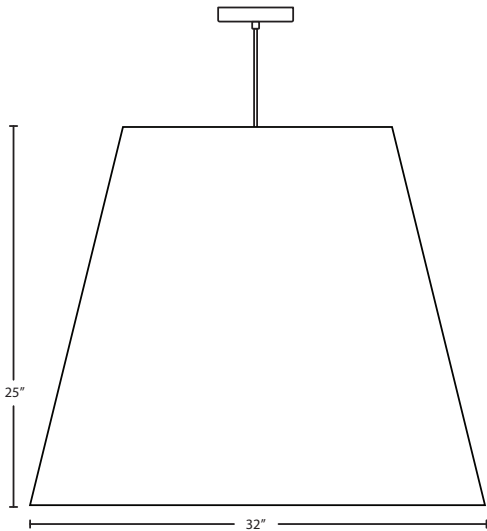

CUSTOM WORKS PROJECT NO.091

120V PENDANTS

location:
DAMP

SPECIFICATIONS:

DESCRIPTION

Cord-hung pendant with Black/Gold Paper fabric and bottom.

LAMPING

3x Medium base sockets, 12W relamp label.

DIFFUSER

Shade shall be made of Paper fabric with Black exterior and Gold interior.
32" Dia. x 25" H

CORD

10' Black cord.

CANOPY

Pendant comes complete with a flat-style canopy.

MOUNTING

Installs directly to a 4" octagonal ceiling box. Suitable for sloped ceilings.

LABELS

UL or ETL Listed. Suitable for Damp Locations (interior use only).

Project Information:

All dimensions provided are nominal.
Allowance must be made for dimensional tolerance in handcrafted glasses.