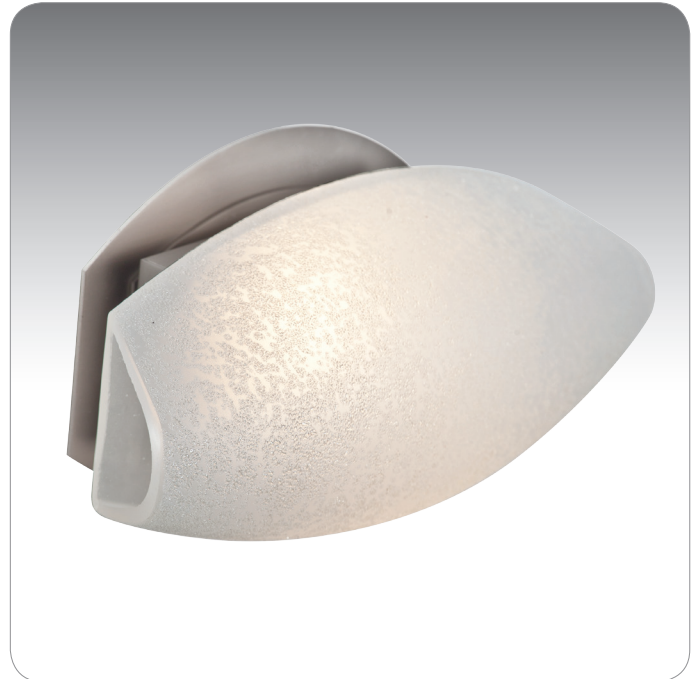

AERO

VANITIES WALL

location: **DAMP**

**SPECIFICATIONS:**

**DESCRIPTION**

1-3 Light vanity luminaires featuring handcrafted glass.

**LAMPING**

**Standard:** 60W Low-pressure G9 Halogen, 120V, lamp included. Suitable for use in an open fixture. Dimmable with standard incandescent dimmer (not included).

**LED:** 5W Replaceable source, 120V, dimmable, 90+ CRI, 3000° K CCT, 450 lumens, 25,000 hours, lamp included.

**DIFFUSER**

Open-ended glass diffusers feature oval shape in various decors.

**CONSTRUCTION**

Canopy and oval faceplate (7.5" x 4.75" H) are plated steel. Lampholders are stamped steel, on 0.5" square steel tubing, with plated finish.

**METAL FINISH**

Fixture shall be finished in Bronze, Chrome or Satin Nickel.

**MOUNTING**

Installs directly to a 4" octagonal outlet box. Wall-mount only. Glass diffuser can be oriented upward or downward.

**LABELS**

UL or ETL Listed. Suitable for Damp Locations (interior use only).