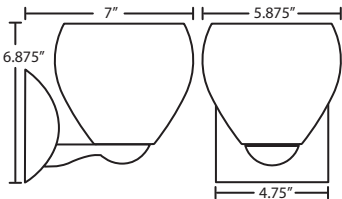

For ordering information, see next page

All dimensions provided are nominal.
Allowance must be made for dimensional tolerance in handcrafted glasses.

REV 12/18