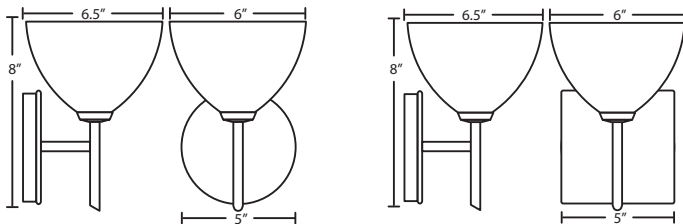

BRELLA

MINI SCONCES WALL

location:
DAMP

SPECIFICATIONS:

DESCRIPTION

Wall-mounted sconce featuring one handcrafted glass.

LAMPING

Standard: 40W Low-pressure G9 Halogen 120V lamp, included.

Suitable for use in an open fixture. *(Incandescent dimmer is suitable for dimming, not included)*

LED: 5W Replaceable source, 120V, CL dimmable, 90+ CRI, 3000°K CCT, 450 lumens, 25,000 hours, lamp included.

DIFFUSER

Shade shall be handcrafted glass of various decors.

Diameter of 6.0" and height of 4.0"

CONSTRUCTION

Fixture utilizes metal arm assembly with stamped steel canopy and faceplate (5" Circle or Square), with plated finish.

METAL FINISH

Fixture shall be finished in Bronze, Chrome or Satin Nickel.

MOUNTING

Installs directly to a 4" octagonal outlet box. Wall-mount only.

Designed for uplighting, but may also be oriented downward.

LABELS

UL or ETL Listed. Suitable for Damp Locations (interior use only).

ORDERING:

FIXTURE	GLASS OPTIONS	METAL FINISH	METAL FINISH	OPTIONS
1SW Sconce	467907 White	(blank) 40W G9 Hal	BR Bronze	SQ Square
	467952 Marble	LED 5W LED 120V,	CR Chrome	Canopy
	467983 Mocha	dimmable	SN Satin Nickel	
	4679CH Cherry			
	4679KR Chalk			
	4679OK Oak			
	4679SL Solare			
	4679TN Titan			

Ex. 1SW-467983-SN

Brella Mini Sconce w/ Mocha Glass, Satin Nickel Finish

Project Information: