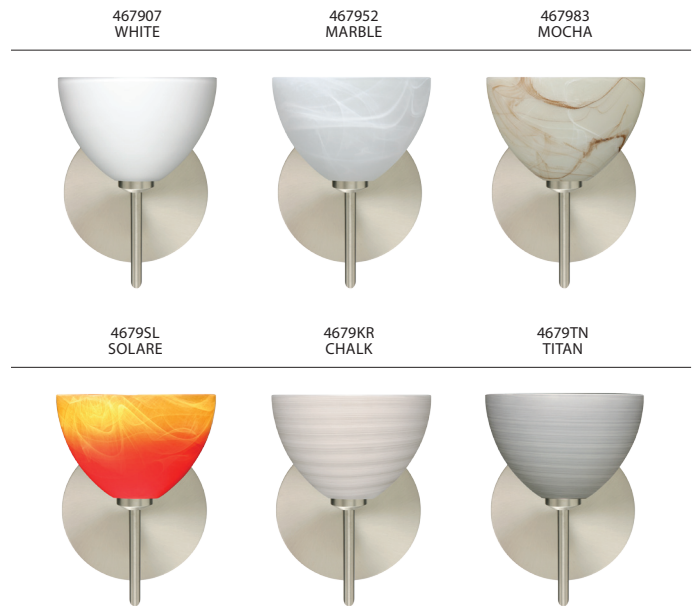

DIFFUSER

Shade shall be handcrafted glass of various decors.

Diameter of 6.0" and height of 4.0"

CONSTRUCTION

Fixture utilizes metal arm assembly with stamped steel canopy and faceplate (5" Circle or Square), with plated finish.

METAL FINISH

Fixture shall be finished in Bronze, Chrome or Satin Nickel.

MOUNTING

Installs directly to a 4" octagonal outlet box. Wall-mount only.

Designed for uplighting, but may also be oriented downward.

LABELS

UL or ETL Listed. Suitable for Damp Locations (interior use only).

ORDERING:

FIXTURE	GLASS OPTIONS	METAL FINISH	METAL FINISH	OPTIONS
1SW Sconce	467907 White	(blank) 40W G9 Hal	BR Bronze	SQ Square
	467952 Marble	LED 5W LED 120V,	CR Chrome	Canopy
	467983 Mocha	dimmable	SN Satin Nickel	
	4679CH Cherry			
	4679KR Chalk			
	4679OK Oak			
	4679SL Solare			
	4679TN Titan			

Ex. 1SW-467983-SN

Brella Mini Sconce w/ Mocha Glass, Satin Nickel Finish

Project Information:

BRELLA SHOWN IN CHERRY (4679CH) IN BRONZE FINISH & OAK (4679OK) WITH SQUARE CANOPY

All dimensions provided are nominal. Allowance must be made for dimensional tolerance in handcrafted glasses.