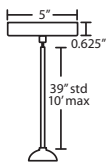

1TT STEM PENDANT

- Swivel at canopy, suitable for sloped ceilings
- Includes telescoping section plus 4 connectable stem sections, (1x 3", 1x 6", 1x 12", 1x 18"), 10' max
- Bronze or Satin Nickel