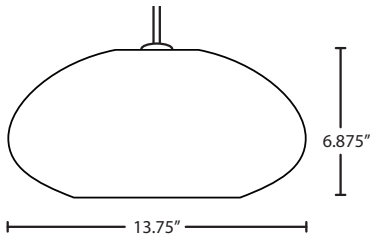

4345GF
GOLD FOIL

Project Information:

For ordering information, see next page

All dimensions provided are nominal.
Allowance must be made for dimensional tolerance in handcrafted glasses.

REV 12/18