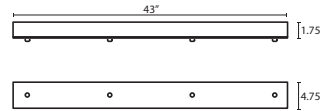

T34V 4 LIGHT BAR CANOPY

- Suitable for sloped ceilings
- Bronze or Satin Nickel
- 20" Dia. shades MAX, with staggered heights