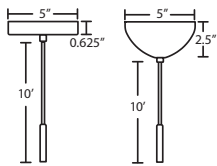

T33V 3 LIGHT BAR CANOPY

- Suitable for sloped ceilings
- Bronze or Satin Nickel
- 20" Dia. shades MAX, with staggered heights

T34V 4 LIGHT BAR CANOPY

- Suitable for sloped ceilings
- Bronze or Satin Nickel
- 20" Dia. shades MAX, with staggered heights

T37V 7 LIGHT BAR CANOPY

- Suitable for sloped ceilings
- Bronze or Satin Nickel
- 14" Dia. shades MAX, with staggered heights

PENDANT OPTIONS:

1JT / 1JC / J MONOPOINT PENDANT CANOPY

- Flat (1JT) or Dome (1JC) Canopy styles. Dome style allows adjustment without cutting cord.
- "J" option is pendant less canopy for multipoint canopy (options to the right)
- Suitable for sloped ceilings
- Cord: 10' SVT, 5" sleeve at socketholder (V Series utilizes SJT-type)
- Bronze or Satin Nickel