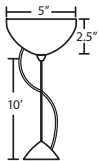

1KX CABLE-HUNG PENDANT

- 1x 10' aircraft-quality stainless steel cable
- Suitable for sloped ceilings
- 1x lampholder
- Cord: 10' AWM-type provided
- Bronze or Satin Nickel

ACCESSORIES:

ADDITIONAL STEM SECTIONS:

Additional connecting stems are available to increase overall length, up to 10' max. Telescoping adjustable section allows up to 3" movement.

- T20A-SN or T20A-BR Adj. Section
- T203-SN or T203-BR 3" Section
- T206-SN or T206-BR 6" Section
- T212-SN or T212-BR 12" Section
- T218-SN or T218-BR 18" Section

LONGER CORD LENGTHS:

Longer cord length of 15' available. Add an "L" to the end of the item number, i.e. 1JC-169707-SNL.

LOW WATTAGE LABELING:

Incandescent fixture supplied with 16 watt relamp label. Add an "LW" to the end of the item number, i.e. 1JC-169707-SN-LW.

CORD SLEEVES:

If concealing the cord is desired, order our 0.25" dia. metal sleeves. Each sleeve is 18" long and may be field cut.

- T118-SN Satin Nickel
- T118-BR Bronze

STEMHOOKS:

Suspension hooks allow cord drops to be placed wherever desired. Suitable for sloped ceilings.

- T103BR Bronze
- T103SN Satin Nickel

HOW TO ORDER A MULTILIGHT FIXTURE

Order your canopy with the selected 120V multi light pendants (indicated by "B" or "J" prefix) for the complete fixture:

Example: 1x T33X-SN (3 Light Round Canopy)

1x J-4345SF-SN (Brio 14 Pendant in Silver Foil)

1x J-4345SF-SN (Brio 14 Pendant in Silver Foil)

1x J-4345SF-SN (Brio 14 Pendant in Silver Foil)