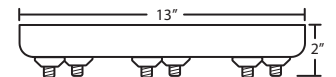

6 Light Round Canopy

Skyhook™ suspension hooks ordered separately (6x required for T26XQ)