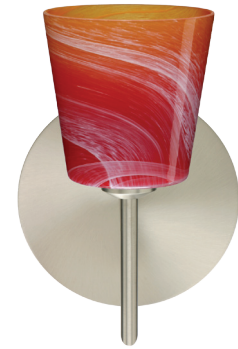

ORDERING:

FIXTURE	GLASS OPTIONS	METAL FINISH	METAL FINISH	OPTIONS
1SW Sconce	513107 Opal Matte	(blank) 40W G9 Hal	BR Bronze	SQ Square Canopy
	5131GY Bicolor Green/Yellow	LED 5W LED 120V,	CR Chrome	
	5131OP Bicolor Orange/Pina	dimactable	SN Satin Nickel	
	5131SL Solare			

Ex. 1SW-513131-SN

Canto 5 Mini Sconce w/ Red Matte Glass, Satin Nickel Finish

Project Information:

All dimensions provided are nominal. Allowance must be made for dimensional tolerance in handcrafted glasses.

REV 12/18