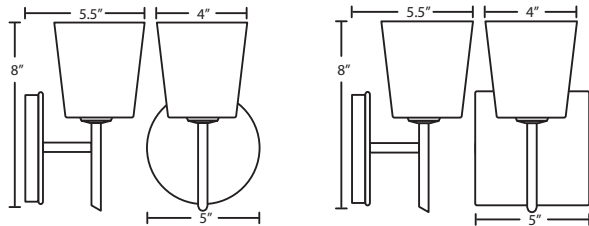

CANTO 5

MINI SCONCES WALL

location:
DAMP

SPECIFICATIONS:

DESCRIPTION

Wall-mounted sconce featuring one handcrafted glass.

LAMPING

Standard: 40W Low-pressure G9 Halogen 120V lamp, included.

Suitable for use in an open fixture. *(Incandescent dimmer is suitable for dimming, not included)*

LED: 5W Replaceable source, 120V, CL dimmable, 90+ CRI, 3000°K CCT, 450 lumens, 25,000 hours, lamp included.

DIFFUSER

Shade shall be handcrafted glass of various decors.

Diameter of 4.0" and height of 4.125"

CONSTRUCTION

Fixture utilizes metal arm assembly with stamped steel canopy and faceplate (5" Circle or Square), with plated finish.

METAL FINISH

Fixture shall be finished in Bronze, Chrome or Satin Nickel.

MOUNTING

Installs directly to a 4" octagonal outlet box. Wall-mount only.

Designed for uplighting, but may also be oriented downward.

LABELS

UL or ETL Listed. Suitable for Damp Locations (interior use only).

CANTO 5 SHOWN IN BICOLOR GREEN/YELLOW (5131GY) & BICOLOR ORANGE/PINA (5131OP) WITH SQUARE CANOPY IN CHROME FINISH

513107
OPAL MATTE

5131SL
SOLARE