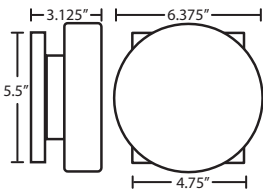

ORDERING:

FIXTURE	DECOR	LAMPING OPTIONS	METAL FINISH
1WS Sconce	773807 Opal Matte	(blank) 50W G9 Hal LED 5W LED 120V, dimmable	BR Bronze CR Chrome SN Satin Nickel

Ex. 1WS-773807-SN

Ciro Mini Sconce w/ Opal Matte Glass,
Satin Nickel Finish

Project Information:

All dimensions provided are nominal.
Allowance must be made for dimensional tolerance in handcrafted glasses.

REV 12/18