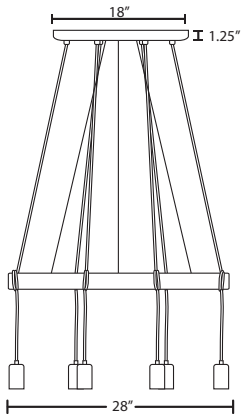

CIRQUE

120V PENDANTS

location:
DAMP

SPECIFICATIONS:

DESCRIPTION

6-light suspension pendant with wooden ring.

LAMPING

Standard: 60W Medium-based 120V, lamp not included. Dimmable with standard incandescent dimmer (not included).

LED Filament: 8W Replaceable A19 LED Filament lamp, 120V, dimmable, 80+ CRI, 3000°K CCT, 800 lumens, 15,000 hours, lamp included.

SUSPENSION

Cloth cords with Black sockets on 28" Wood Ring. Available with Mesh Shade option.

CANOPY

6-light canopy. Plated stamped steel construction.

MOUNTING

Installs directly to a 4" octagonal ceiling box. Suitable for sloped ceilings.

LABELS

UL or ETL Listed. Suitable for Damp Locations (interior use only). Consult factory concerning lower wattage labeling for energy requirements.

CIRQUE-120V-BK-MS
(CIRQUE WITH MESH SHADES)