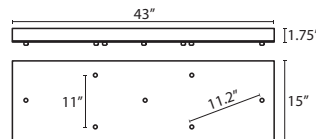

T37V 7 LIGHT BAR CANOPY

- Suitable for sloped ceilings
- Black, Bronze or Satin Nickel
- 20" Dia. shades MAX, with staggered heights
- For larger diameter glasses, Stemhooks are required for spacing

HOW TO ORDER A MULTILIGHT FIXTURE

Order your canopy with the selected 120V multi light pendants (indicated by "B" or "J" prefix) for the complete fixture:

Example: **1x T33X-SN** (3 Light Round Canopy)

- **1x J-COC0807-SN** (Coco 8 Pendant in Opal Matte)
- **1x J-COC01019-SN** (Coco 10 Pendant in Carrera)
- **1x J-COC01260-SN** (Coco 12 Pendant in Cocoon)