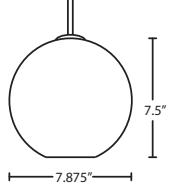

Coco 8: #COCO8

Coco 12: #COCO12