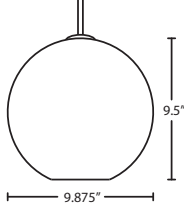

Coco 10: #COCO10