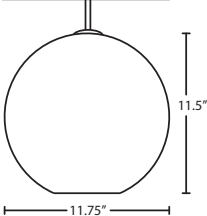

COCO 8 / 10 / 12

120V PENDANTS

SPECIFICATIONS:

DESCRIPTION

The globe-shaped Coco is a European blown glass with a neutral décor and classic shape that blends gracefully into all environments.

LAMPING

Standard: 60W A19 120V incandescent, lamp not included. Dimmable with standard incandescent dimmer (not included).

LED: 9W Replaceable source, 120V, dimmable, 90+ CRI, 3000°K CCT, 800 lumens, 30,000 hours. Lamp included. (Additional Color Temperatures available, including 3500°K and 4000°K)

DIFFUSER

Shade shall be handcrafted glass of various decors.

Coco 8: 7.875" Dia. x 7.5" H

Coco 10: 9.875" Dia. x 9.5" H

Coco 12: 11.75" Dia. x 11.5" H

SUSPENSION

Cord-hung: 10' SVT-type cord, complete with 5" decorative sleeve at the socketholder. Jacket coordinates with metal finish. Plated stamped steel construction. Black, Bronze or Satin Nickel. See next page for multilight options.

Stem-mount: Includes 4 connectable stem sections (3", 6", 12" and 18" lengths) plus telescoping piece for up to 3" adjustment, 10' max. 5" Dia. canopy (with swivel) and stem sections are plated steel. Black, Bronze or Satin Nickel.

*Additional Stem Sections can be ordered under accessories.

MOUNTING

Installs directly to a 4" octagonal ceiling box. Suitable for sloped ceilings.

LABELS

UL or ETL Listed. Suitable for Damp Locations (interior use only).

Consult factory concerning lower wattage labeling for energy requirements.

Project Information:

For ordering information, see next page

All dimensions provided are nominal. Allowance must be made for dimensional tolerance in handcrafted glasses.

REV 5/22