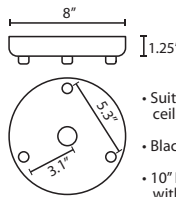

MULTIPOINT CANOPY OPTIONS FOR CORD PENDANTS

T33X 3 LIGHT ROUND CANOPY

- Suitable for sloped ceilings
- Black, Bronze or Satin Nickel
- 10" Dia. shades MAX, with staggered heights
- For larger diameter glasses, Stemhooks are required for spacing