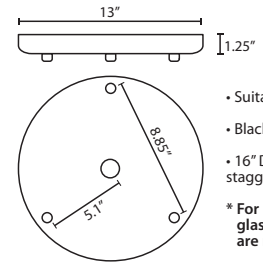

Coco 8: 7.875" Dia. x 7.5" H

Coco 10: 9.875" Dia. x 9.5" H

Coco 12: 11.75" Dia. x 11.5" H

SUSPENSION

Cord-hung: 10' SVT-type cord, complete with 5" decorative sleeve at the socketholder. Jacket coordinates with metal finish. Plated stamped steel construction. Black, Bronze or Satin Nickel. See next page for multilight options.

Stem-mount: Includes 4 connectable stem sections (3", 6", 12" and 18" lengths) plus telescoping piece for up to 3" adjustment, 10' max. 5" Dia. canopy (with swivel) and stem sections are plated steel. Black, Bronze or Satin Nickel.

For ordering information, see next page

All dimensions provided are nominal. Allowance must be made for dimensional tolerance in handcrafted glasses.

REV 5/22

ORDERING:

CONNECTION	SHADE OPTIONS	LAMP OPTIONS	METAL FINISH	OPTIONS
Cord Fixture	<b>COC0807</b> 8" Opal Matte	(blank) 60W A19 Incan	<b>BK</b> Black	<b>L</b> 15' cord
<b>1JC</b> 1 Lt. Dome	<b>COC0819</b> 8" Carrera	<b>LED*</b> 9W LED 120V,	<b>BR</b> Bronze	<b>LW</b> Low
<b>1JT</b> 1 Lt. Flat	<b>COC0860</b> 8" Cocoon	dimnable	<b>SN</b> Satin Nickel	wattage
	<b>COC01007</b> 10" Opal Matte			labeling
Stem Fixture	<b>COC01019</b> 10" Carrera	*CCT options available		(contact factory)
<b>1TT</b> 1 Lt. Flat	<b>COC01060</b> 10" Cocoon			
	<b>COC01207</b> 12" Opal Matte			
Multi light Cord Fixture	<b>COC01219</b> 12" Carrera			
<b>J</b> For Multi light Canopy	<b>COC01260</b> 12" Cocoon			

- Suitable for sloped ceilings
- Black, Bronze or Satin Nickel
- 10" Dia. shades MAX, with staggered heights
- \* For larger diameter glasses, Stemhooks are required for spacing

T33XL 3 LIGHT LARGE ROUND CANOPY