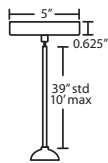

1TT STEM PENDANT

- Swivel at canopy, suitable for sloped ceilings
- Includes telescoping section plus 4 connectable stem sections, (1x 3", 1x 6", 1x 12", 1x 18"), 10' max
- Black, Bronze or Satin Nickel
- Additional Stem Sections can be ordered under Accessories

ACCESSORIES:

ADDITIONAL STEM SECTIONS:

Additional connecting stems are available to increase overall length of a Stem Pendant, up to 10' max. Telescoping adjustable section allows up to 3" movement.

T20A-SN, BK or BR	Adj. Section
T203-SN, BK or BR	3" Section
T206-SN, BK or BR	6" Section
T212-SN, BK or BR	12" Section
T218-SN, BK or BR	18" Section

LONGER CORD LENGTHS:

Longer cord length of 15' available. Add an "L" to the end of the item number, i.e. 1JC-169707-SN-L.

LOW WATTAGE LABELING:

Incandescent fixture supplied with 16 watt relamp label. Add an "LW" to the end of the item number, i.e. 1JC-169707-SN-LW.

CORD SLEEVES:

If concealing the cord is desired on a Cord-hung Pendant, order our 0.25" dia. metal sleeves. Each sleeve is 18" long and may be field cut.

T118-BK	Black
T118-BR	Bronze
T118-SN	Satin Nickel

STEMHOOKS:

Suspension hooks allow cord drops to be placed wherever desired. Suitable for sloped ceilings or for greater multilight spacing

T103BK	Black
T103BR	Bronze
T103SN	Satin Nickel