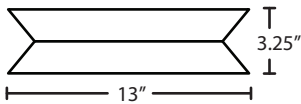

CYRUS

FLUSH MOUNT CEILING

location:
DAMP

SPECIFICATIONS:

DESCRIPTION

Embracing the beauty of displaying the art of blown glass on a spun metal backdrop, the Cyrus features a dazzling flared transparent glass. The result is a truly unique ultra flush mount, whose design fits seamlessly in both modern and relaxed environments

LAMPING

Halogen: 2x40W low-pressure G9 Halogen 120V lamps, included.

LED: 16W Integrated source, 120V, CL dimmable, 85+ CRI, 3000°K CCT, 1500 lumens, 30,000 hours, included.

DIFFUSER

Handcrafted clear glass diffuser is available in various decors. 13" Dia. x 3.25"H

CONSTRUCTION

Fabricated aluminum fitter is powder coated White.

MOUNTING

Installs directly to a 4" octagonal outlet box, centered on fixture.
90°C supply wire required for incandescent lamping.

LABELS

UL or ETL Listed. Suitable for Damp Locations (interior use only).

Project Information:

DECOR

- CYRUSBCC Black/Clear
- CYRUSBSC Black/Smoke
- CYRUSWCC White/Clear
- CYRUSWSC White/Smoke

LAMP OPTIONS

- (blank) 2x 40W G9
- LED 16W LED, 1500 lumens

Ex. CYRUSBKC

Cyrus Ceiling w/ Black/Clear Shade

All dimensions provided are nominal.
Allowance must be made for dimensional tolerance in handcrafted glasses.