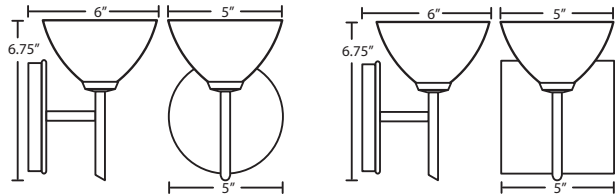

DOMI

MINI SCONCES WALL

location:
DAMP

SPECIFICATIONS:

DESCRIPTION

Wall-mounted sconce featuring one handcrafted glass.

LAMPING

Standard: 40W Low-pressure G9 Halogen 120V lamp, included.

Suitable for use in an open fixture. *(Incandescent dimmer is suitable for dimming, not included)*

LED: 5W Replaceable source, 120V, CL dimmable, 90+ CRI, 3000°K CCT, 450 lumens, 25,000 hours, lamp included.

DIFFUSER

Shade shall be handcrafted glass of various decors.

Diameter of 5.0" and height of 2.875"

CONSTRUCTION

Fixture utilizes metal arm assembly with stamped steel canopy and faceplate (5" Circle or Square), with plated finish.

METAL FINISH

Fixture shall be finished in Bronze, Chrome or Satin Nickel.

MOUNTING

Installs directly to a 4" octagonal outlet box. Wall-mount only.

Designed for uplighting, but may also be oriented downward.

LABELS

UL or ETL Listed. Suitable for Damp Locations (interior use only).

ORDERING:

FIXTURE	GLASS OPTIONS	METAL FINISH	METAL FINISH	OPTIONS
1SW Sconce	174307 White	(blank) 40W G9 Hal	BR Bronze	SQ Square
	174352 Marble	LED 5W LED 120V,	CR Chrome	Canopy
	174383 Mocha	dimmable	SN Satin Nickel	
	1743CH Cherry			
	1743KR Chalk			
	1743OK Oak			
	1743SL Solare			
	1743TN Titan			

Ex. 1SW-174307-SN

Domi Mini Sconce w/ White Glass,
Satin Nickel Finish

Project Information: