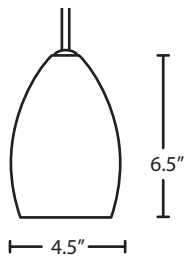

EUKA

120V PENDANTS

SPECIFICATIONS:

DESCRIPTION

Cord-hung pendant with handcrafted glass diffuser.

LAMPING

Standard: 60W A19 120V incandescent, lamp not included. Dimmable with standard incandescent dimmer (not included).

LED: 9W Replaceable source, 120V, dimmable, 90+ CRI, 3000°K CCT, 800 lumens, 30,000 hours. Lamp included.

DIFFUSER

Shade shall be handcrafted glass of various decors. 4.5" Dia. x 6.5" H

SUSPENSION

Cord-hung: 10' SVT-type cord, complete with 5" decorative sleeve at the socketholder. Jacket coordinates with metal finish. Plated stamped steel construction. See next page for mult light options.

MOUNTING

Installs directly to a 4" octagonal ceiling box. Suitable for sloped ceilings.

LABELS

UL or ETL Listed. Suitable for Damp Locations (interior use only). Consult factory concerning lower wattage labeling for energy requirements.

Project Information:

For ordering information, see next page

All dimensions provided are nominal. Allowance must be made for dimensional tolerance in handcrafted glasses.

REV 12/18