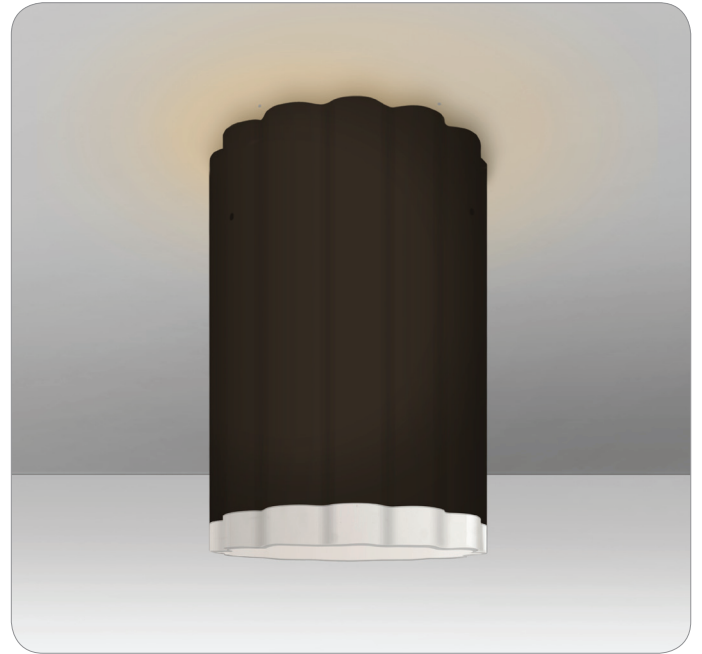

LANDO

FLUSH MOUNT CEILING

location:
DAMP

SPECIFICATIONS:

DESCRIPTION

The Lando Ceiling is composed of a broad glass shade, with a classic fluted vertical pattern blown throughout the glass. The interesting play of shimmering light through the lower clear surface makes for a striking affect, complemented by the subtle halo of uplight.

DIFFUSER

Handcrafted glass diffuser in Black or White decors with Clear bottom.
4.5" Dia. x 7" H

CONSTRUCTION

Canopy (5" dia.) is plated stamped steel with glass retainer hardware.

MOUNTING

Installs directly to a 4" octagonal outlet box, centered on fixture. 90°C supply wire required for incandescent lamping.

LABELS

UL or ETL Listed. Suitable for Damp Locations (interior use only)

LANDOBKC (BLACK/CLEAR)

LANDOWHC
WHITE/CLEAR

ORDERING:

FIXTURE/DECOR	-	LAMP OPTIONS
LANDOBKC Black/Clear		(blank) 75W A19 Incan
LANDOWHC White/Clear		LED 9W LED