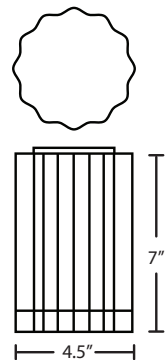

LANDO

FLUSH MOUNT CEILING

location:
DAMP

SPECIFICATIONS:

DESCRIPTION

The Lando Ceiling is composed of a broad glass shade, with a classic fluted vertical pattern blown throughout the glass. The interesting play of shimmering light through the lower clear surface makes for a striking affect, complemented by the subtle halo of uplight.

LAMPING

Standard: 75W A19 120V incandescent, lamp not included. Dimmable with standard incandescent dimmer (not included).

LED: 9W Replaceable source, 120V, dimmable, 90+ CRI, 3000°K CCT, 800 lumens, 30,000 hours. Lamp included.

DIFFUSER

Handcrafted glass diffuser in Black or White decors with Clear bottom.
4.5" Dia. x 7" H

CONSTRUCTION

Canopy (5" dia.) is plated stamped steel with glass retainer hardware.

MOUNTING

Installs directly to a 4" octagonal outlet box, centered on fixture. 90°C supply wire required for incandescent lamping.

LABELS

UL or ETL Listed. Suitable for Damp Locations (interior use only)

LANDOBKC (BLACK/CLEAR)