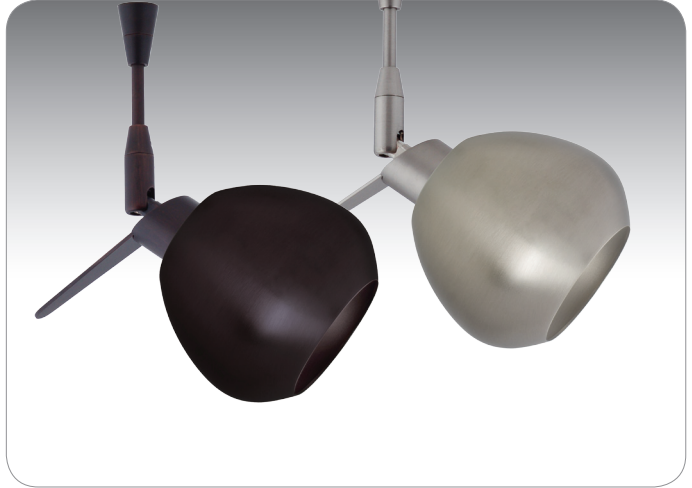

MOJO

12V SPOTLIGHTS

location:
DRY

SPECIFICATIONS:

DESCRIPTION

Low voltage spotlight with handcrafted glass. Includes Quick-Connect jack.

LAMPING

Standard: 50W Shielded flood 12V halogen MR16 lamp, included.

LED: 9W Replaceable 12V LED MR16 Flood, dimmable, 90+ CRI, 3000°K CCT, 670 lumens, 25,000 hours, lamp included.

QUICK-CONNECT JACK

Integral Quick-Connect jack is compatible with Besa Rail Adapter, or Besa Quick-Connect canopies (order separately).

ELEMENT OPTIONS

Available as either a Quick-Connect element only, with Rail Adapter for use with Besa Monorail, or with 1 light Quick-Connect canopy. Longer stem options are also available.

METAL FINISH

Available in Bronze or Satin Nickel.

LABELS

UL or ETL Listed. Suitable for Dry Locations (interior use only).

MOJO IN BRONZE & SATIN NICKEL W/ LED OPTION

ORDERING:

QUICK-CONNECT	SHADE OPTIONS	LAMP OPTIONS	STEM OPTIONS	METAL FINISH
SP Jack Only	MOJOMB Metal Bronze	(blank) 50W Hal MR16	(blank) Standard	BR Bronze
RSP Rail-Ready	MOJOMN Metal Nickel	LED 9W LED MR16, dimmable	06 6" 12 12" 18 18"	SN Satin Nickel
1SP 1 Lt Flat				