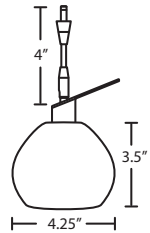

ORDERING:

QUICK-CONNECT	SHADE OPTIONS	LAMP OPTIONS	STEM OPTIONS	METAL FINISH
SP Jack Only	MOJOMB Metal Bronze	(blank) 50W Hal MR16	(blank) Standard	BR Bronze
RSP Rail-Ready	MOJOMN Metal Nickel	LED 9W LED MR16, dimmable	06 6" 12 12" 18 18"	SN Satin Nickel
1SP 1 Lt Flat				

Ex. 1SP-MOJOMN-SN
Mojo Spotlight w/ Metal Nickel Shade, Satin Nickel Finish