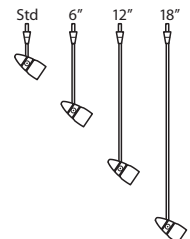

Blank area for project information.

SPOTLIGHT OPTIONS:

SP SPOTLIGHT ELEMENT ONLY

- Spotlight Fixture with Shade
- Quick-Connect Jack integral
- Compatible with Besa Canopies and Rail Adapter

RSP SPOTLIGHT + RAIL ADAPTER

READY FOR RAIL

- Spotlight Fixture with Shade, plus Rail Adapter
- Quick-Connect Jack integral
- Compatible with Besa Monorail System

1SP SPOTLIGHT + MONOPOINT FLAT CANOPY

- Spotlight Fixture with Shade, plus Flat Canopy
- 0.625" Quick-Connect Jack integral
- Integral Quick-Connect adapter
- 1x electronic 60W transformer fits partially in junction box

Longer Stem Options

Besa spotlights have a standard stem 1.5" long. For a spotlight with a longer drop, order a stem length of 6", 12" or 18".

Not suitable for use on sloped ceiling when spotlight is installed on a quick-connect canopy.

Note: These are NOT field installable. The complete unit is built at the factory.

Available options are

- SP06** 6" stem adds 3.625" to overall length
- SP12** 12" stem adds 9.625" to overall length
- SP18** 18" stem adds 15.625" to overall length