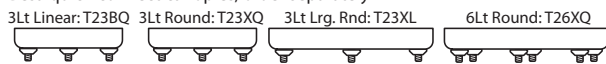

MORE MOUNTING OPTIONS:

• Besa quick-connect canopies, order separately

• Besa Monorail system, order separately

Project Information:

Blank area for project information.

SPOTLIGHT OPTIONS:

SP SPOTLIGHT ELEMENT ONLY

- Spotlight Fixture with Shade
- Quick-Connect Jack integral
- Compatible with Besa Canopies and Rail Adapter

RSP SPOTLIGHT + RAIL ADAPTER

READY FOR RAIL

- Spotlight Fixture with Shade, plus Rail Adapter
- Quick-Connect Jack integral
- Compatible with Besa Monorail System

1SP SPOTLIGHT + MONOPOINT FLAT CANOPY

- Spotlight Fixture with Shade, plus Flat Canopy
- 0.625" Quick-Connect Jack integral
- Integral Quick-Connect adapter
- 1x electronic 60W transformer fits partially in junction box

Longer Stem Options

Besa spotlights have a standard stem 1.5" long. For a spotlight with a longer drop, order a stem length of 6", 12" or 18".

Not suitable for use on sloped ceiling when spotlight is installed on a quick-connect canopy.

Note: These are NOT field installable. The complete unit is built at the factory.

Available options are

- **SP06** 6" stem adds 3.625" to overall length
- **SP12** 12" stem adds 9.625" to overall length
- **SP18** 18" stem adds 15.625" to overall length