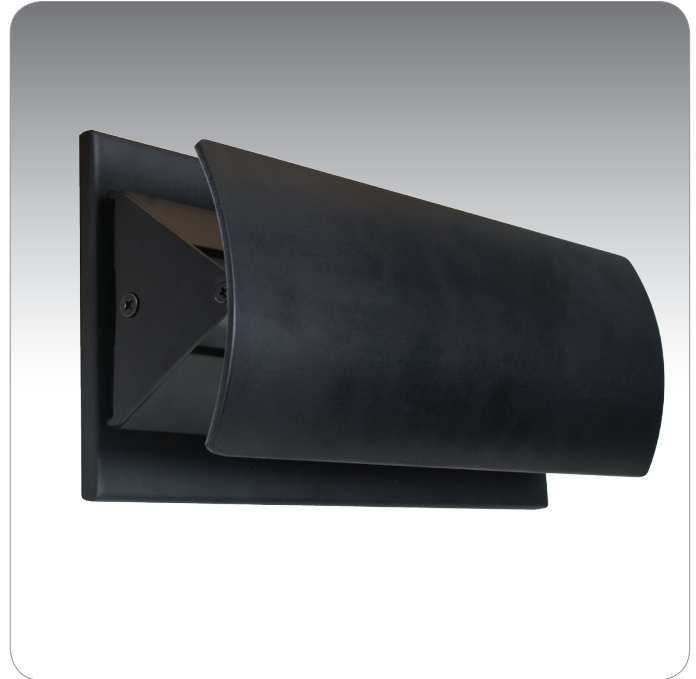

MONTOUR

SCONCES WALL

location:
DAMP

SPECIFICATIONS:

DESCRIPTION

Wall-mounted sconce featuring metal fixture.

LAMPING

LED: 6W Integrated source, 120V, dimmable. 90+ CRI, 3000°K CCT, 600 lumens, 30,000 hours, lamp included.

DIFFUSER

Shade shall be of metal. 9.125" L x 4.375" H x 4" D

CONSTRUCTION

Steel fitter and canopy-cover.

MOUNTING

Installs directly to a 4" octagonal outlet box, centered on fixture.

LABELS

UL Listed. Suitable for Damp Locations (interior use only).

BLACK

WHITE

ORDERING:

FIXTURE	LAMP OPTIONS	METAL FINISH	OPTIONS
MONTOUR Montour	LED 6W LED	BK Black WH White	277 277V DIM010 0-10 Dimming

Ex. MONTOUR-LED-BK
Montour Sconce, Black Finish

Project Information: