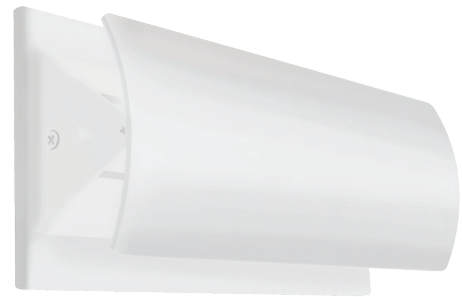

MONTOUR

SCONCES WALL

location:
DAMP

SPECIFICATIONS:

DESCRIPTION

Wall-mounted sconce featuring metal fixture.

LAMPING

LED: 6W Integrated source, 120V, dimmable. 90+ CRI, 3000°K CCT, 600 lumens, 30,000 hours, lamp included.

DIFFUSER

Shade shall be of metal. 9.125" L x 4.375" H x 4" D

CONSTRUCTION

Steel fitter and canopy-cover.

MOUNTING

Installs directly to a 4" octagonal outlet box, centered on fixture.

LABELS

UL Listed. Suitable for Damp Locations (interior use only).

BLACK

WHITE

ORDERING:

FIXTURE	LAMP OPTIONS	METAL FINISH	OPTIONS
MONTOUR Montour	LED 6W LED	BK Black WH White	277 277V DIM010 0-10 Dimming

Ex. MONTOUR-LED-BK
Montour Sconce, Black Finish

Project Information: