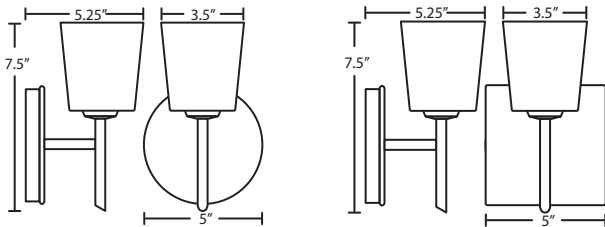

NICO 4

MINI SCONCES WALL

location:
DAMP

SPECIFICATIONS:

DESCRIPTION

Wall-mounted sconce featuring one handcrafted glass.

LAMPING

Standard: 40W Low-pressure G9 Halogen 120V lamp, included.

DIFFUSER

Shade shall be handcrafted glass of various decors.

Diameter of 3.5" and height of 3.75"

CONSTRUCTION

Fixture utilizes metal arm assembly with stamped steel canopy and faceplate (5" Circle or Square), with plated finish.

METAL FINISH

Fixture shall be finished in Bronze, Chrome or Satin Nickel.

MOUNTING

Installs directly to a 4" octagonal outlet box. Wall-mount only.

Designed for uplighting, but may also be oriented downward.

LABELS

UL or ETL Listed. Suitable for Damp Locations (interior use only).

NICO 4 SHOWN IN CLEAR STONE (512500) WITH SQUARE CANOPY & STONE SILVER FOIL (5125SF) IN CHROME FINISH

ORDERING:

FIXTURE	GLASS OPTIONS	METAL FINISH	METAL FINISH	OPTIONS
1SW Sconce	512500 Clear Stone	(blank) 40W G9 Hal	BR Bronze	SQ Square
	5125CF Stone Copper Foil	LED 5W LED 120V,	CR Chrome	Canopy
	5125GF Stone Gold Foil	dimmmable	SN Satin Nickel	
	5125GL Glitter Stone			
	5125OS Opal Stone			
	5125SF Stone Silver Foil			