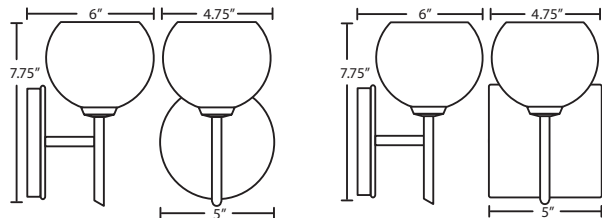

PALLA 5

MINI SCONCES WALL

location:
DAMP

SPECIFICATIONS:

DESCRIPTION

Wall-mounted sconce featuring one handcrafted glass.

LAMPING

Standard: 40W Low-pressure G9 Halogen 120V lamp, included.

Suitable for use in an open fixture. *(Incandescent dimmer is suitable for dimming, not included)*

LED: 5W Replaceable source, 120V, CL dimmable, 90+ CRI, 3000°K CCT, 450 lumens, 25,000 hours, lamp included.

DIFFUSER

Shade shall be handcrafted glass of various decors.

Diameter of 4.75" and height of 3.875"

CONSTRUCTION

Fixture utilizes metal arm assembly with stamped steel canopy and faceplate (5" Circle or Square), with plated finish.

METAL FINISH

Fixture shall be finished in Bronze, Chrome or Satin Nickel.

MOUNTING

Installs directly to a 4" octagonal outlet box. Wall-mount only.

Designed for uplighting, but may also be oriented downward.

LABELS

UL or ETL Listed. Suitable for Damp Locations (interior use only).

PALLA 5 SHOWN IN CEYLON (5658CE) WITH SQUARE CANOPY & HABANERO (5658HB) IN BRONZE FINISH

565807
OPAL MATTE

565819
CARRERA

ORDERING:

FIXTURE	GLASS OPTIONS	METAL FINISH	METAL FINISH	OPTIONS
1SW Sconce	565807 Opal Matte	(blank) 40W G9 Hal	BR Bronze	SQ Square Canopy
	565819 Carrera	LED 5W LED 120V, dimmable	CR Chrome	
	5658HB Habanero		SN Satin Nickel	
	5658MA Magma			

Ex. 1SW-565819-SN

Palla 5 Mini Sconce w/ Carrera Glass, Satin Nickel Finish

Project Information:

All dimensions provided are nominal. Allowance must be made for dimensional tolerance in handcrafted glasses.

REV 12/18