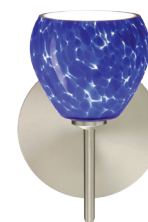

DIFFUSER

Shade shall be handcrafted glass of various decors.

Diameter of 4.125" and height of 3.875"

CONSTRUCTION

Fixture utilizes metal arm assembly with stamped steel canopy and faceplate (5" Circle or Square), with plated finish.

METAL FINISH

Fixture shall be finished in Bronze, Chrome or Satin Nickel.

MOUNTING

Installs directly to a 4" octagonal outlet box. Wall-mount only.

Designed for uplighting, but may also be oriented downward.

560560
COCOON

5605HN
HONEY

560518
AMBER CLOUD

5605HB
HABANERO

5605MA
MAGMA

5605CE
CEYLON

560586
BLUE CLOUD

For ordering information, see next page

All dimensions provided are nominal. Allowance must be made for dimensional tolerance in handcrafted glasses.

REV 12/18

ORDERING:

FIXTURE	GLASS OPTIONS	METAL FINISH	METAL FINISH	OPTIONS
1SW Sconce	560507 Opal Matte	(blank) 40W G9 Hal	BR Bronze	SQ Square
	560518 Amber Cloud	LED 5W LED 120V,	CR Chrome	Canopy
	560519 Carrera	dimmmable	SN Satin Nickel	
	560541 Garnet			
	560560 Cocoon			
	560580 Amber Matte			
	560586 Blue Cloud			
	5605CE Ceylon			
	5605HB Habanero			
	5605HN Honey			
	5605MA Magma			
	5605VM Vanilla Matte			