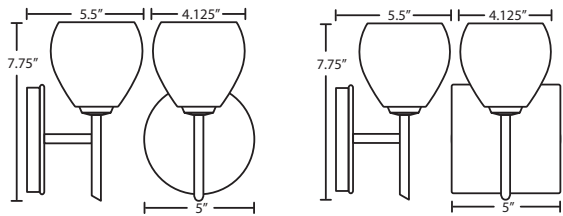

TAY TAY

MINI SCONCES WALL

location:
DAMP

SPECIFICATIONS:

DESCRIPTION

Wall-mounted sconce featuring one handcrafted glass.

LAMPING

Standard: 40W Low-pressure G9 Halogen 120V lamp, included.

Suitable for use in an open fixture. *(Incandescent dimmer is suitable for dimming, not included)*

LED: 5W Replaceable source, 120V, CL dimmable, 90+ CRI, 3000°K CCT, 450 lumens, 25,000 hours, lamp included.

DIFFUSER

Shade shall be handcrafted glass of various decors.

Diameter of 4.125" and height of 3.875"

CONSTRUCTION

Fixture utilizes metal arm assembly with stamped steel canopy and faceplate (5" Circle or Square), with plated finish.

METAL FINISH

Fixture shall be finished in Bronze, Chrome or Satin Nickel.

MOUNTING

Installs directly to a 4" octagonal outlet box. Wall-mount only.

Designed for uplighting, but may also be oriented downward.

LABELS

UL or ETL Listed. Suitable for Damp Locations (interior use only).

560507
OPAL MATE

5605VM
VANILLA MATTE

For ordering information, see next page

All dimensions provided are nominal. Allowance must be made for dimensional tolerance in handcrafted glasses.

REV 12/18