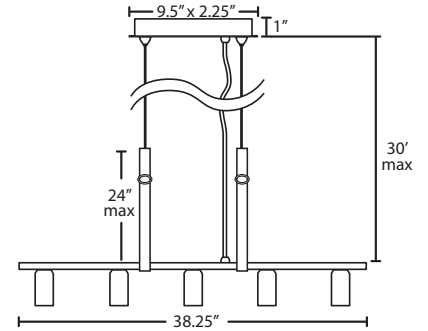

**CORD**

Standard cord is 30' AWM-type.

**CANOPY**

Canopy (9.5" x 4.5" x 1" H) is plated stamped steel, with 2x 30' stainless steel cable support, Leather Straps to be used to cover cables.

**METAL FINISH**

Canopy and linear fixture shall be finished in Black with Copper color powdercoat socket covers.

**MOUNTING**

Installs directly to a 4" octagonal ceiling box. Suitable for sloped ceilings.

**LABELS**

UL or ETL Listed. Suitable for Damp Locations (interior use only).