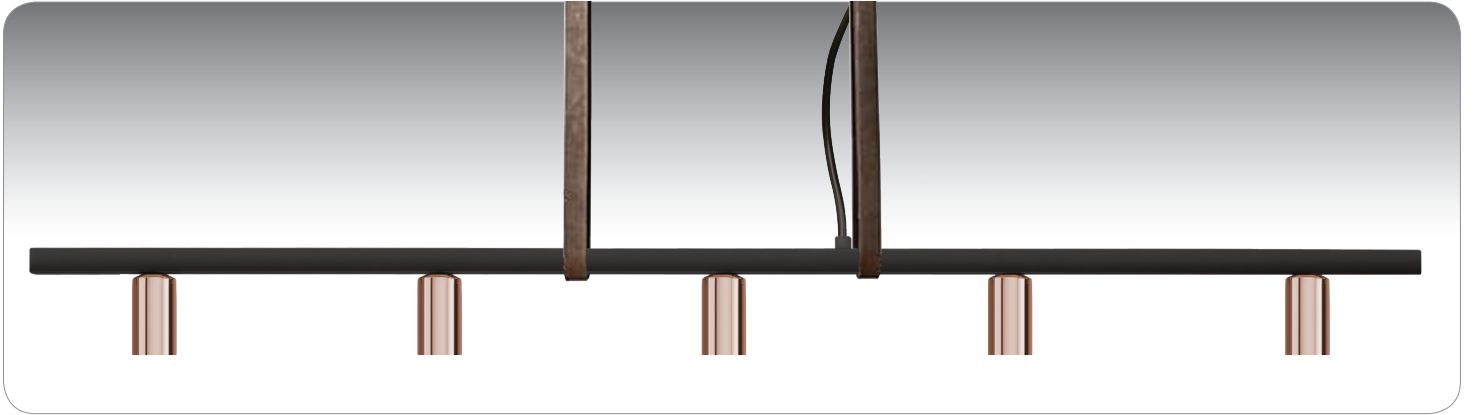

BES0000-010

LINEAR PENDANTS

location:  
**DAMP**

**SPECIFICATIONS:**

**DESCRIPTION**

5 Light linear pendant powder coated Black.

**LAMPING**

**LED:** 3W Replaceable source, 120V, dimmable, included.

**CORD**

Standard cord is 30' AWM-type.

**CANOPY**

Canopy (9.5" x 4.5" x 1" H) is plated stamped steel, with 2x 30' stainless steel cable support, Leather Straps to be used to cover cables.

**METAL FINISH**

Canopy and linear fixture shall be finished in Black with Copper color powdercoat socket covers.

**MOUNTING**

Installs directly to a 4" octagonal ceiling box. Suitable for sloped ceilings.

**LABELS**

UL or ETL Listed. Suitable for Damp Locations (interior use only).