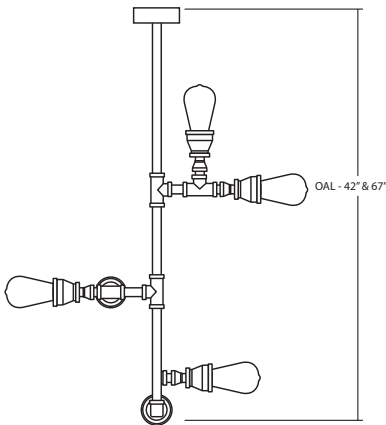

CUSTOM 014

120V PENDANT

location:
DAMP

SPECIFICATIONS:

DESCRIPTION

4 lt. and 6 lt. chandelier pendant fixture with metal pipe connections.

LAMPING

EDIL: 4W LED Filament Lamp 120V, lamp not included.

CONSTRUCTION

Constructed of steel piping and fittings with galvanized finish.

MOUNTING

Installs directly to a 4" octagonal ceiling box. Suitable for sloped ceilings.

LABELS

UL Listed. Suitable for Damp Locations (interior use only).

Project Information:

All dimensions provided are nominal.
Allowance must be made for dimensional tolerance in handcrafted glasses.