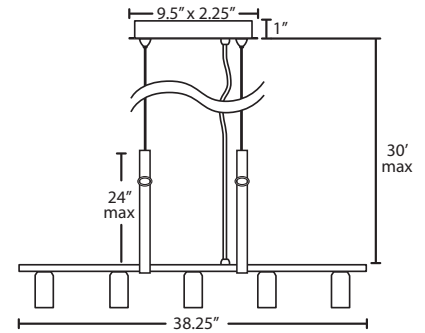

Project Information:

All dimensions provided are nominal.
Allowance must be made for dimensional tolerance in handcrafted glasses.