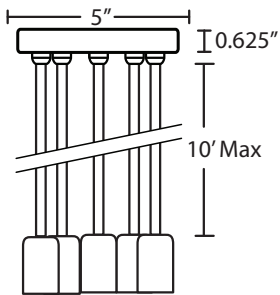

CUSTOM 018

120V PENDANT

location:
DAMP

SPECIFICATIONS:

DESCRIPTION

Cloth cord pendant lamps draped over a suspended large scale wood beam.

SUSPENSION

10' Black SVT-type cord.

CANOPY

Canopy is stamped steel construction with 5 ports, powdercoated Black.

MOUNTING

Canopy installs directly to a 4" octagonal ceiling box. Suitable for sloped ceilings.

LABELS

UL or ETL Listed. Suitable for Damp Locations (interior use only).

Project Information:

All dimensions provided are nominal.
Allowance must be made for dimensional tolerance in handcrafted glasses.