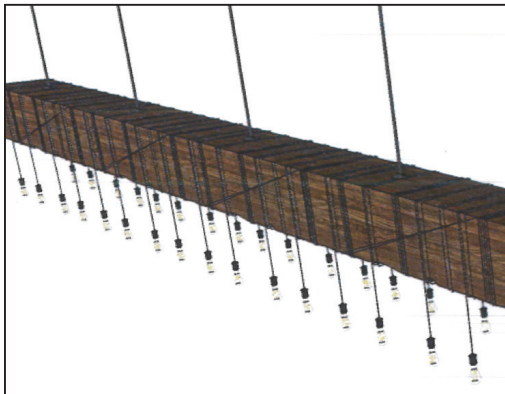

CUSTOM 018

120V PENDANT

location:
DAMP

SPECIFICATIONS:

DESCRIPTION

Cloth cord pendant lamps draped over a suspended large scale wood beam.

SUSPENSION

10' Black SVT-type cord.

CANOPY

Canopy is stamped steel construction with 5 ports, powdercoated Black.

MOUNTING

Canopy installs directly to a 4" octagonal ceiling box. Suitable for sloped ceilings.

LABELS

UL or ETL Listed. Suitable for Damp Locations (interior use only).