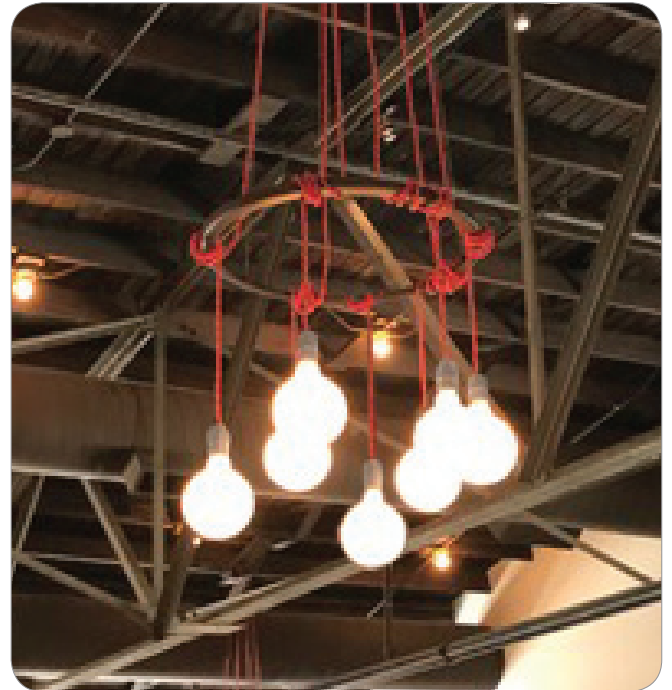

CUSTOM 019

120V PENDANT

location:
DAMP

SPECIFICATIONS:

DESCRIPTION

7-Light cord-hung pendant on 28" Wood Ring.

LAMPING

Standard: Medium based socket, not included.

CANOPY

7-light canopy in Bronze finish. Plated stamped steel construction.

SUSPENSION

Red cloth cords with Satin Nickel sockets on 28" Wood Ring.

MOUNTING

Installs directly to a 4" octagonal ceiling box. Suitable for sloped ceilings.

LABELS

UL or ETL Listed. Suitable for Damp Locations (interior use only).

Project Information:

All dimensions provided are nominal.
Allowance must be made for dimensional tolerance in handcrafted glasses.