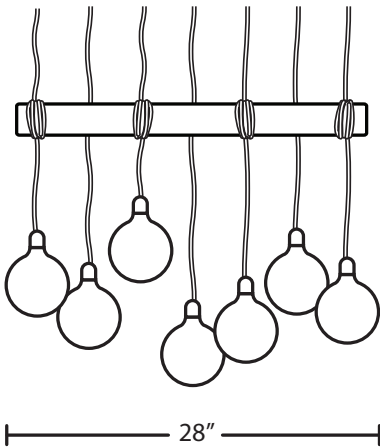

CUSTOM 019

120V PENDANT

location:
DAMP

SPECIFICATIONS:

DESCRIPTION

7-Light cord-hung pendant on 28" Wood Ring.

LAMPING

Standard: Medium based socket, not included.

CANOPY

7-light canopy in Bronze finish. Plated stamped steel construction.

SUSPENSION

Red cloth cords with Satin Nickel sockets on 28" Wood Ring.

MOUNTING

Installs directly to a 4" octagonal ceiling box. Suitable for sloped ceilings.

LABELS

UL or ETL Listed. Suitable for Damp Locations (interior use only).

Project Information:

All dimensions provided are nominal.
Allowance must be made for dimensional tolerance in handcrafted glasses.