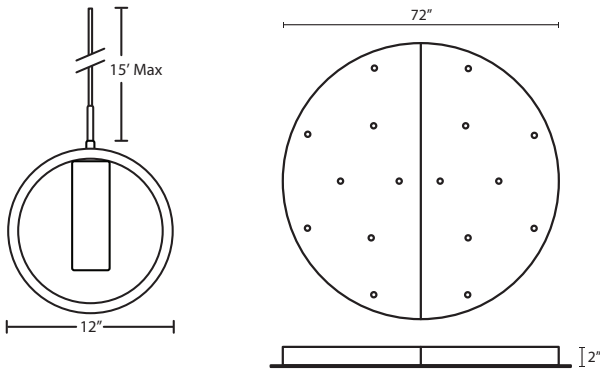

CUSTOM WORKS PROJECT NO.104

120V PENDANTS

location: **DAMP**

**SPECIFICATIONS:**

**DESCRIPTION**

16-light cord-hung pendant with handcrafted double-glass diffuser.

**LAMPING**

**LED:** 5W Replaceable source, 120V, dimmable, 90+ CRI, 300 lumens, 30,000 hours. Lamp included.

**DIFFUSER**

Outer shade shall be handcrafted glass of Smoke decor with and inner shade in Opal Matte. 12" Dia.

**SUSPENSION**

**Cord-hung:** 15' SVT-type cord, complete with 5" decorative sleeve at the socketholder. Jacket coordinates with metal finish. Plated stamped steel construction. Satin Nickel finish.

**CANOPY**

72" round canopy (from 2 semi circles). Powdercoated Silver finish.

**MOUNTING**

Installs directly to a 4" octagonal ceiling box. Suitable for sloped ceilings.

**LABELS**

UL or ETL Listed. Suitable for Damp Locations (interior use only). Consult factory concerning lower wattage labeling for energy requirements.

SMOKE/OPAL

Project Information:

All dimensions provided are nominal. Allowance must be made for dimensional tolerance in handcrafted glasses.