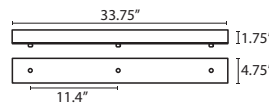

T33V 3 LIGHT BAR CANOPY

- Suitable for sloped ceilings
- Black, Bronze or Satin Nickel
- 20" Dia. shades MAX, with staggered heights
- For larger diameter glasses, Stemhooks are required for spacing