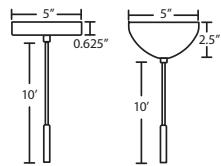

PENDANT OPTIONS:

1JT / 1JC / J CORD-HUNG PENDANT

- Flat (1JT) or Dome (1JC) Canopy styles. Dome style allows adjustment without cutting cord.
- "J" option is pendant less canopy for multipoint canopy (options to the right)
- Suitable for sloped ceilings
- Cord: 10' SVT, 5" sleeve at socketholder
- Also available in 15'
- Black, Bronze or Satin Nickel
- Cord Sleeves are available in 18" lengths