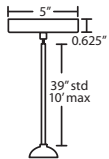

1TT STEM PENDANT

- Swivel at canopy, suitable for sloped ceilings
- Includes telescoping section plus 4 connectable stem sections, (1x 3', 1x 6', 1x 12', 1x 18'), 10' max
- Black, Bronze or Satin Nickel
- Additional Stem Sections can be ordered under Accessories