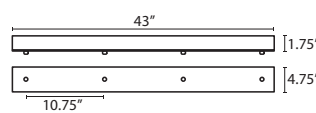

T34V 4 LIGHT BAR CANOPY

- Suitable for sloped ceilings
- Black, Bronze or Satin Nickel
- 20" Dia. shades MAX, with staggered heights
- For larger diameter glasses, Stemhooks are required for spacing