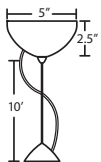

1KX CABLE-HUNG PENDANT

- 1x 10' aircraft-quality stainless steel cable
- Suitable for sloped ceilings
- 1x lampholder
- Cord: 10' AWM-type provided
- Also available in 15'
- Black, Bronze or Satin Nickel

ACCESSORIES:

ADDITIONAL STEM SECTIONS:

Additional connecting stems are available to increase overall length of a Stem Pendant, up to 10' max. Telescoping adjustable section allows up to 3" movement.

T20A-SN, BK or BR	Adj. Section
T203-SN, BK or BR	3" Section
T206-SN, BK or BR	6" Section
T212-SN, BK or BR	12" Section
T218-SN, BK or BR	18" Section

LONGER CORD LENGTHS:

Longer cord length of 15' available. Add an "L" to the end of the item number, i.e. 1JC-169707-SN-L.

LOW WATTAGE LABELING:

Incandescent fixture supplied with 16 watt relamp label. Add an "LW" to the end of the item number, i.e. 1JC-169707-SN-LW.

CORD SLEEVES:

If concealing the cord is desired on a Cord-hung Pendant, order our 0.25" dia. metal sleeves. Each sleeve is 18" long and may be field cut.

T118-BK	Black
T118-BR	Bronze
T118-SN	Satin Nickel

STEMHOOKS:

Suspension hooks allow cord drops to be placed wherever desired. Suitable for sloped ceilings or for greater multi-light spacing

T103BK	Black
T103BR	Bronze
T103SN	Satin Nickel