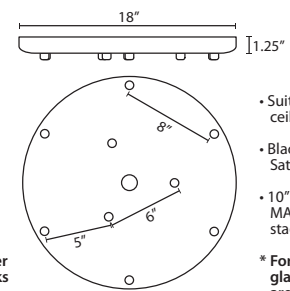

T39X 9 LIGHT ROUND CANOPY

- Suitable for sloped ceilings
- Black, Bronze or Satin Nickel
- 10" Dia. shades MAX, with staggered heights
- For larger diameter glasses, Stemhooks are required for spacing