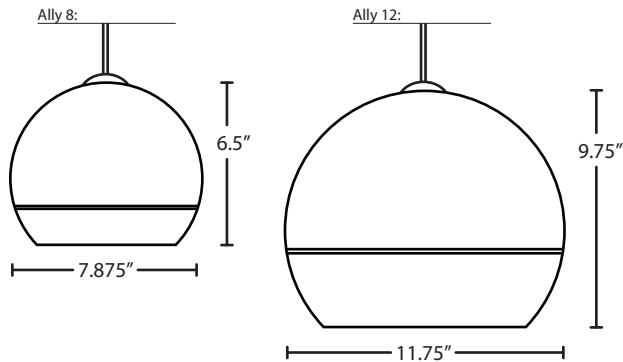

ALLY 8 / 12

120V PENDANTS

location:
DAMP

SPECIFICATIONS:

DESCRIPTION

The Ally Pendant is a contemporary design composed of a transparent European globe glass, with a clear bottom that is separated by an interesting cut perimeter line. Cord-hung, cable-hung or stem-mount pendant options.

LAMPING

Standard: 60W Medium-based 120V, lamp not included. Dimmable with standard incandescent dimmer (not included).

LED Filament: 7W Replaceable A19 LED Filament lamp, 120V, dimmable, 90+ CRI, 3000°K CCT, 800 lumens, 15,000 hours, lamp included.

DIFFUSER

Shade shall be of glass in various decors.

Ally 8: 7.875" Dia. x 6.5" H

Ally 12: 11.75" Dia. x 9.75" H

SUSPENSION

Cord-hung: 10' SVT-type cord, complete with 5" decorative sleeve at the socketholder. Jacket coordinates with metal finish. Plated stamped steel construction. Black, Bronze or Satin Nickel. See next page for mulit light options.

Cable-hung: 1x 10' aircraft-quality stainless steel cable support with 10' AWM-type cord. Jacket coordinates with metal finish. 5" Dia. dome canopy is plated stamped steel. Black, Bronze or Satin Nickel.

Stem-mount: Includes 4 connectable stem sections (3", 6", 12" and 18" lengths) plus telescoping piece for up to 3" adjustment, 10' max. 5" Dia. canopy (with swivel) and stem sections are plated steel. Black, Bronze or Satin Nickel.

*Additional Stem Sections can be ordered under accessories.

MOUNTING

Installs directly to a 4" octagonal ceiling box. Suitable for sloped ceilings.

LABELS

UL or ETL Listed. Suitable for Damp Locations (interior use only).

Consult factory concerning lower wattage labeling for energy requirements.

Project Information:

For ordering information, see next page