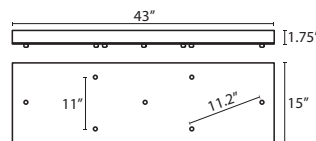

T37V 7 LIGHT BAR CANOPY

- Suitable for sloped ceilings
- Black, Bronze or Satin Nickel
- 20" Dia. shades MAX, with staggered heights
- For larger diameter glasses, Stemhooks are required for spacing

HOW TO ORDER A MULTILIGHT FIXTURE

Order your canopy with the selected 120V multi light pendants (indicated by "B" or "J" prefix) for the complete fixture:

Example: 1x T33XL-SN (3 Light Large Round Canopy)

1x J-ALLY8SM-SN (Ally 8 Pendant in Smoke/Clear)

1x J-ALLY8BL-SN (Ally 8 Pendant in Blue/Clear)

1x J-ALLY12AM-SN (Ally 12 Pendant in Amber/Clear)