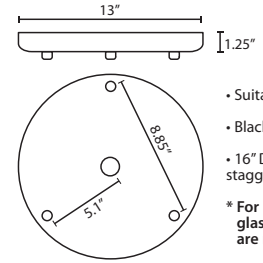

T33XL 3 LIGHT LARGE ROUND CANOPY

- Suitable for sloped ceilings
- Black, Bronze or Satin Nickel
- 16" Dia. shades MAX, with staggered heights
- For larger diameter glasses, Stemhooks are required for spacing