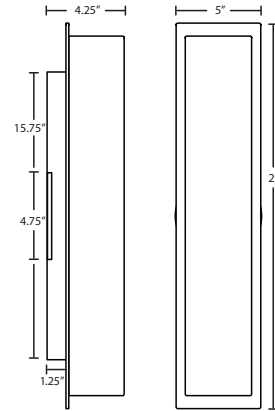

Barclay 22: #BARC22

FIXTURE	DECOR	LAMP OPTIONS	METAL FINISH
3NW 22\"H	BARC22 Opal Matte	(blank) 3x 40W B10 Incan LED 2x 5W LED 120V	BR Bronze BK Black SL Silver

Ex. 3NW-BARC22-SL
3 Lt. Baaz 18 Sconce w/ Opal Matte Glass,
Silver Finish

Project Information: