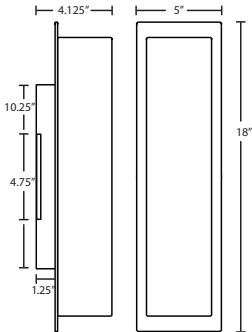

BARCLAY 18 / 22

SCONCES OUTDOOR

location:
WET

SPECIFICATIONS:

DESCRIPTION

Wall-mounted sconces featuring Opal glass with a decorative faceplate, indoor/outdoor rated hardware.

LAMPING

Standard: 40W B10 medium-base 120V incandescent, lamp not included. Dimmable with standard incandescent dimmer (not included).

LED: 5W Replaceable Source, 120V, CL dimmable, 90+ CRI, 3000°K CCT, 550 lumens, 30,000 hours, lamp included.

DIFFUSER

Diffuser shall be handcrafted glass of Opal decor with decorative faceplate.

Barclay 18: 5" W x 18" H x 4.125" D

Barclay 22: 5" W x 22" H x 4.25" D

CONSTRUCTION

Stamped aluminum fitter and canopy-cover. Glass is secured by stainless steel set screws.

METAL FINISHES

Aluminum powder-coated in Bronze, Black or Silver.

MOUNTING

2NW-BARC18-BK
OPAL MATTE/BLACK

For ordering information, see next page

All dimensions provided are nominal.
Allowance must be made for dimensional tolerance in handcrafted glasses.

REV 12/18

ORDERING:

Barclay 18: #BARC18