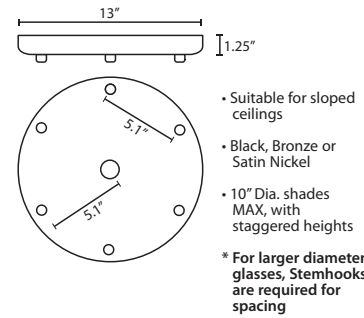

T36X 6 LIGHT ROUND CANOPY