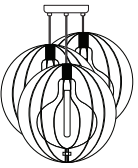

ORDERING:

CONNECTION	SHADE OPTIONS	LAMP OPTIONS	METAL FINISH
Cord Fixtures	BENITOG Globe, Clear Acrylic	EDIL 4W LED Filament	BR Bronze BK Black SN Satin Nickel
1JC 1 Lt. Dome			
1JT 1 Lt. Flat			

Multi light Cord Fixture
J For Multi light Canopy

Multilight Canopies Available, see page 11

Ex. 1JT-BENITOG-LED-BK
Benito Pendant, Globe, Black Finish, Flat Canopy