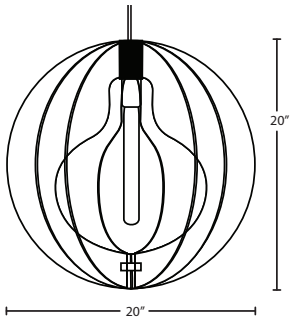

SHADE

Shade shall be of cut acrylics in Globe shape. 20" Dia.

SUSPENSION

Cord-hung: 10' SVT-type cord, complete with 5" decorative sleeve at the socketholder. Jacket coordinates with metal finish. Plated stamped steel construction. Black, Bronze or Satin Nickel. See next page for mulit light options.

MOUNTING

Installs directly to a 4" octagonal or round ceiling box. Suitable for sloped ceilings.

LABELS

UL or ETL Listed. Suitable for Damp Locations (interior use only). Consult factory concerning lower wattage labeling for energy requirements.

GLOBE (BENIT0GL)

BRONZE

SATIN NICKEL

Project Information:

For ordering information, see next page

All dimensions provided are nominal.
Allowance must be made for dimensional tolerance in handcrafted glasses.