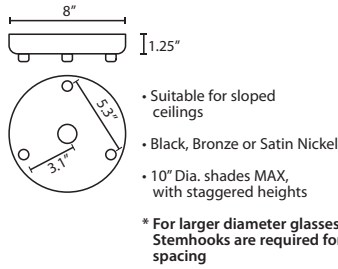

ORDERING:

CONNECTION	SHADE OPTIONS	LAMP OPTIONS	METAL FINISH
Cord Fixtures	BENITOG Globe, Clear Acrylic	EDIL 4W LED Filament	BR Bronze BK Black SN Satin Nickel
1JC 1 Lt. Dome			
1JT 1 Lt. Flat			

Multi light Cord Fixture
J For Multi light Canopy

Multilight Canopies Available, see page 11

Ex. 1JT-BENITOG-LED-BK
Benito Pendant, Globe, Black Finish, Flat Canopy

MULTIPOINT CANOPY OPTIONS:FOR CORD PENDANTS

T33X 3 LIGHT ROUND CANOPY