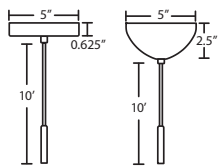

PENDANT OPTIONS:

1JT / 1JC / J CORD-HUNG PENDANT

- Flat (1JT) or Dome (1JC) Canopy styles. Dome style allows adjustment without cutting cord.
- "J" option is pendant less canopy for multipoint canopy (options to the right)
- Suitable for sloped ceilings
- Cord: 10' SVT, 5" sleeve at socketholder
- Also available in 15'
- Black, Bronze or Satin Nickel
- Cord Sleeves are available in 18" lengths

ACCESSORIES:

LONGER CORD LENGTHS:

Longer cord length of 15' available. Add an "L" to the end of the item number, i.e. 1JC-169707-SN-L.

LOW WATTAGE LABELING:

Incandescent fixture supplied with 16 watt relamp label. Add an "LW" to the end of the item number, i.e. 1JC-169707-SN-LW.

CORD SLEEVES:

If concealing the cord is desired on a Cord-hung Pendant, order our 0.25" dia. metal sleeves. Each sleeve is 18" long and may be field cut.

- **T118-BK** Black
- **T118-BR** Bronze
- **T118-SN** Satin Nickel

STEMHOOKS:

Suspension hooks allow cord drops to be placed wherever desired. Suitable for sloped ceilings or for greater multilight spacing

- **T103BK** Black
- **T103BR** Bronze
- **T103SN** Satin Nickel