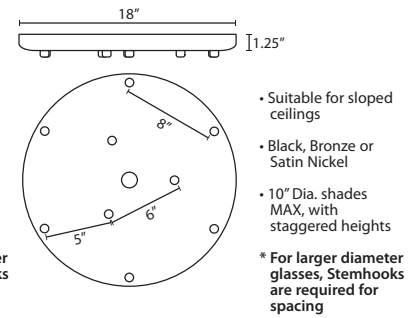

T33X 3 LIGHT ROUND CANOPY

T33XL 3 LIGHT LARGE ROUND CANOPY

T36X 6 LIGHT ROUND CANOPY

T39X 9 LIGHT ROUND CANOPY

T38X 8 LIGHT SQUARE CANOPY

T33V 3 LIGHT BAR CANOPY

T34V 4 LIGHT BAR CANOPY

T37V 7 LIGHT BAR CANOPY