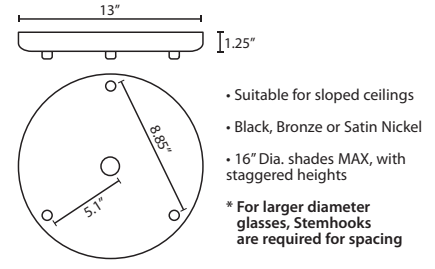

T33XL 3 LIGHT LARGE ROUND CANOPY