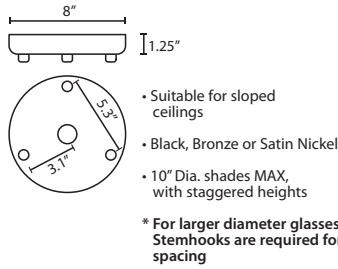

ORDERING:

CONNECTION	GLASS OPTIONS	LAMP OPTIONS	METAL FINISH	OPTIONS
1JC 1 Lt. Dome	BRAVOBK Black/Gold	(blank) 60W T10	BK Black	L 15' cord
1JT 1 Lt. Flat	BRAVOBR Bronze/Gold	EDIL 4W LED Filament	BR Bronze SN Satin Nickel	LW Low wattage labeling

Multi light Cord Fixture
J For Multi light Canopy

Multi light Canopies Available, see page 11

Ex. 1JT-BRAVOBK-SN
Bravo Pendant, Black/Gold Shade, Satin Nickel Finish, Flat Canopy

MULTIPOINT CANOPY OPTIONS FOR CORD PENDANTS

T33X 3 LIGHT ROUND CANOPY