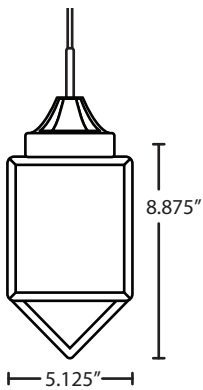

Project Information:

For ordering information, see next page

All dimensions provided are nominal.
Allowance must be made for dimensional tolerance in handcrafted glasses.

REV 5/22