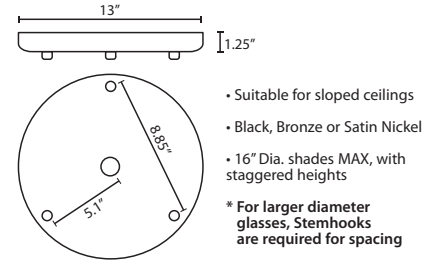

T33XL 3 LIGHT LARGE ROUND CANOPY