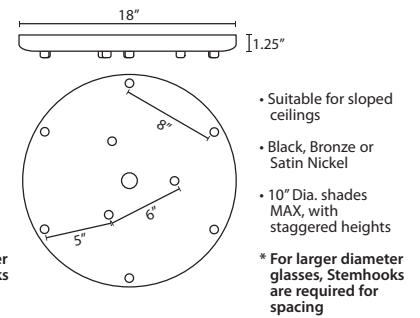

T33X 3 LIGHT ROUND CANOPY

T33XL 3 LIGHT LARGE ROUND CANOPY

T36X 6 LIGHT ROUND CANOPY

T39X 9 LIGHT ROUND CANOPY

T33V 3 LIGHT BAR CANOPY

T34V 4 LIGHT BAR CANOPY

T37V 7 LIGHT BAR CANOPY

PENDANT OPTIONS:

1JT / 1JC / J CORD-HUNG PENDANT

- Flat (1JT) or Dome (1JC) Canopy styles. Dome style allows adjustment without cutting cord.
- "J" option is pendant less canopy for multipoint canopy (options to the right)
- Suitable for sloped ceilings
- Cord: 10' SVT, 5" sleeve at socketholder
- Also available in 15'
- Black, Bronze or Satin Nickel
- Cord Sleeves are available in 18" lengths