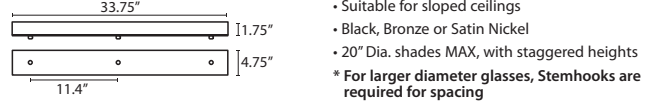

T33X 3 LIGHT ROUND CANOPY

T33XL 3 LIGHT LARGE ROUND CANOPY

T36X 6 LIGHT ROUND CANOPY

T39X 9 LIGHT ROUND CANOPY

T33V 3 LIGHT BAR CANOPY

T34V 4 LIGHT BAR CANOPY

T37V 7 LIGHT BAR CANOPY

PENDANT OPTIONS: