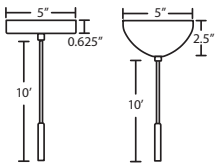

T33X 3 LIGHT ROUND CANOPY

T33XL 3 LIGHT LARGE ROUND CANOPY

T36X 6 LIGHT ROUND CANOPY

T39X 9 LIGHT ROUND CANOPY

T33V 3 LIGHT BAR CANOPY

T34V 4 LIGHT BAR CANOPY

T37V 7 LIGHT BAR CANOPY

PENDANT OPTIONS:

1JT / 1JC / J CORD-HUNG PENDANT

- Flat (1JT) or Dome (1JC) Canopy styles. Dome style allows adjustment without cutting cord.
- "J" option is pendant less canopy for multipoint canopy (options to the right)
- Suitable for sloped ceilings
- Cord: 10' SVT, 5" sleeve at socketholder
- Also available in 15'
- Black, Bronze or Satin Nickel
- Cord Sleeves are available in 18" lengths