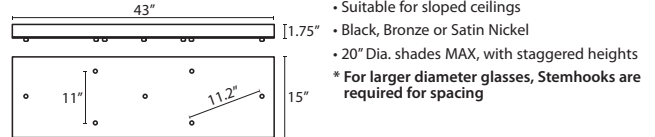

T33X 3 LIGHT ROUND CANOPY

T33XL 3 LIGHT LARGE ROUND CANOPY

T36X 6 LIGHT ROUND CANOPY

T39X 9 LIGHT ROUND CANOPY

T33V 3 LIGHT BAR CANOPY

T34V 4 LIGHT BAR CANOPY

T37V 7 LIGHT BAR CANOPY

PENDANT OPTIONS: