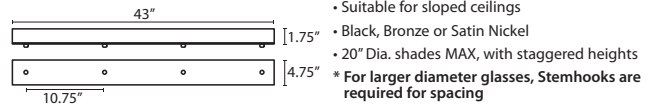

T33X 3 LIGHT ROUND CANOPY

T33XL 3 LIGHT LARGE ROUND CANOPY

T36X 6 LIGHT ROUND CANOPY

T39X 9 LIGHT ROUND CANOPY

T33V 3 LIGHT BAR CANOPY

T34V 4 LIGHT BAR CANOPY

T37V 7 LIGHT BAR CANOPY

PENDANT OPTIONS: