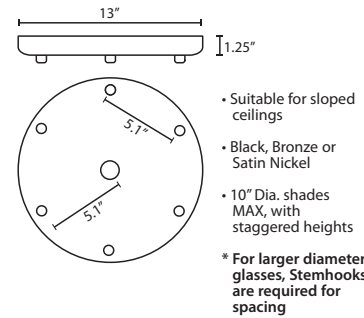

T33X 3 LIGHT ROUND CANOPY

T33XL 3 LIGHT LARGE ROUND CANOPY

T36X 6 LIGHT ROUND CANOPY

T39X 9 LIGHT ROUND CANOPY

T33V 3 LIGHT BAR CANOPY

T34V 4 LIGHT BAR CANOPY

T37V 7 LIGHT BAR CANOPY

PENDANT OPTIONS: