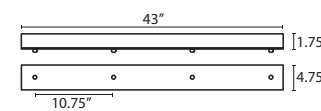

- Suitable for sloped ceilings
- Black, Bronze or Satin Nickel
- 20" Dia. shades MAX, with staggered heights

* For larger diameter glasses, Stemhooks are required for spacing

T34V 4 LIGHT BAR CANOPY

- Suitable for sloped ceilings
- Black, Bronze or Satin Nickel
- 20" Dia. shades MAX, with staggered heights