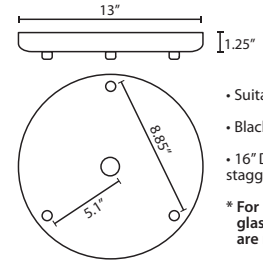

T33XL 3 LIGHT LARGE ROUND CANOPY

- Suitable for sloped ceilings
- Black, Bronze or Satin Nickel
- 16" Dia. shades MAX, with staggered heights

* For larger diameter glasses, Stemhooks are required for spacing