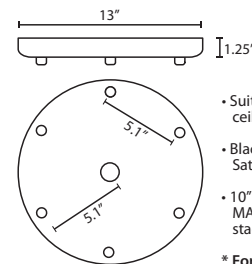

T36X 6 LIGHT ROUND CANOPY

- Suitable for sloped ceilings
- Black, Bronze or Satin Nickel
- 10" Dia. shades MAX, with staggered heights

* For larger diameter glasses, Stemhooks are required for spacing