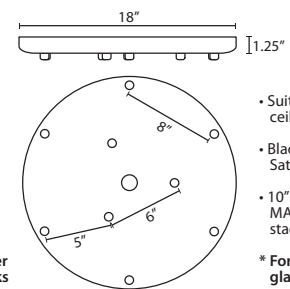

Stem-mount: Includes 4 connectable stem sections (3", 6", 12" and 18" lengths) plus telescoping piece for up to 3" adjustment, 10' max. 5" Dia. canopy (with swivel) and stem sections are plated steel. Black, Bronze or Satin Nickel.

T33XL 3 LIGHT LARGE ROUND CANOPY

- Suitable for sloped ceilings
- Black, Bronze or Satin Nickel
- 16" Dia. shades MAX, with staggered heights

* For larger diameter glasses, Stemhooks are required for spacing

T36X 6 LIGHT ROUND CANOPY

- Suitable for sloped ceilings
- Black, Bronze or Satin Nickel
- 10" Dia. shades MAX, with staggered heights

* For larger diameter glasses, Stemhooks are required for spacing

T39X 9 LIGHT ROUND CANOPY