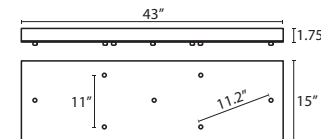

T37V 7 LIGHT BAR CANOPY

- Suitable for sloped ceilings
- Black, Bronze or Satin Nickel
- 20" Dia. shades MAX, with staggered heights

* For larger diameter glasses, Stemhooks are required for spacing

HOW TO ORDER A MULTILIGHT FIXTURE

Order your canopy with the selected 120V multi light pendants (indicated by "B" or "J" prefix) for the complete fixture:

Example: 1x T33X-SN (3 Light Round Canopy)

- **1x J-4345SF-SN** (Brio 14 Pendant in Silver Foil)
- **1x J-4345SF-SN** (Brio 14 Pendant in Silver Foil)
- **1x J-4345SF-SN** (Brio 14 Pendant in Silver Foil)