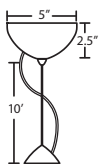

1KX CABLE-HUNG PENDANT

- 1x 10' aircraft-quality stainless steel cable
- Suitable for sloped ceilings
- 1x lampholder
- Cord: 10' AWM-type provided
- Also available in 15'
- Black, Bronze or Satin Nickel

ACCESSORIES:

ADDITIONAL STEM SECTIONS:

Additional connecting stems are available to increase overall length of a Stem Pendant, up to 10' max. Telescoping adjustable section allows up to 3" movement.

T20A-SN, BK or BR	Adj. Section
T203-SN, BK or BR	3" Section
T206-SN, BK or BR	6" Section
T212-SN, BK or BR	12" Section
T218-SN, BK or BR	18" Section

LONGER CORD LENGTHS:

Longer cord length of 15' available. Add an "L" to the end of the item number, i.e. 1JC-169707-SN-L.

LOW WATTAGE LABELING:

Incandescent fixture supplied with 16 watt relamp label. Add an "LW" to the end of the item number, i.e. 1JC-169707-SN-LW.

CORD SLEEVES:

If concealing the cord is desired on a Cord-hung Pendant, order our 0.25" dia. metal sleeves. Each sleeve is 18" long and may be field cut.

T118-BK	Black
T118-BR	Bronze
T118-SN	Satin Nickel

STEMHOOKS:

Suspension hooks allow cord drops to be placed wherever desired. Suitable for sloped ceilings or for greater multilight spacing

T103BK	Black
T103BR	Bronze
T103SN	Satin Nickel