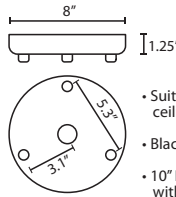

ORDERING:

CONNECTION	SHADE OPTIONS	LAMP OPTIONS	METAL FINISH	OPTIONS
Cord Fixture	4345GF Gold Foil	(blank) 75W A19 120V	BK Black	L 15' cord
1JC 1 Lt. Dome	4345SF Silver Foil	LED* 9W LED 120V, dimmable	BR Bronze	LW Low wattage labeling
1JT 1 Lt. Flat			SN Satin Nickel	

Cable Fixture
1KX 1 Lt. Dome

Stem Fixture
1TT 1 Lt. Flat

Multi light Cord Fixture
J For Multi light Canopy

*CCT options available (contact factory)

Ex. 1JT-4345GF-SN
Brio 14 Pendant w/ Gold Foil Glass, Satin Nickel Finish, Flat Canopy

MULTIPOINT CANOPY OPTIONS FOR CORD PENDANTS

T33X 3 LIGHT ROUND CANOPY

- Suitable for sloped ceilings
- Black, Bronze or Satin Nickel
- 10" Dia. shades MAX, with staggered heights

* For larger diameter glasses, Stemhooks are required for spacing