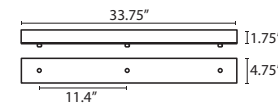

T33V 3 LIGHT BAR CANOPY

- Suitable for sloped ceilings
- Black, Bronze or Satin Nickel
- 20" Dia. shades MAX, with staggered heights

* For larger diameter glasses, Stemhooks are required for spacing