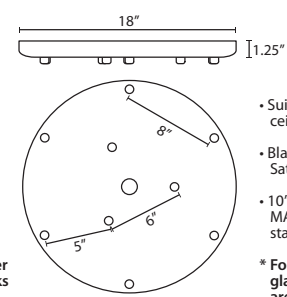

T39X 9 LIGHT ROUND CANOPY

- Suitable for sloped ceilings
- Black, Bronze or Satin Nickel
- 10" Dia. shades MAX, with staggered heights
- For larger diameter glasses, Stemhooks are required for spacing