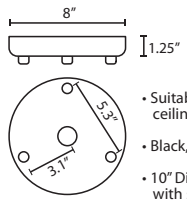

ORDERING:

CONNECTION	SHADE OPTIONS	LAMP OPTIONS	METAL FINISH	OPTIONS
Cord Fixture	567407 Opal Matte	(blank) 40W B10 Cand	BK Black	L 15' cord
1BC 1 Lt. Dome	567419 Carrera	HAL 40W G9 Hal	BR Bronze	LW Low
1BT 1 Lt. Flat	567480 Amber Matte	LED* 5W LED, dimmable	SN Satin Nickel	wattage labeling
Stem Fixture	5674CM Cobalt Blue Matte			
1TT 1 Lt. Flat	5674RM Ruby Matte			

*CCT options available (contact factory)

Ex. **1BT-5674RM-SN**
Camino Pendant w/ Ruby Matte Glass, Satin Nickel Finish. Flat Canopy

Multi light Cord Fixture
B For Multi light Canopy

Multilight Canopies Available, see page 11

MULTIPOINT CANOPY OPTIONS FOR CORD PENDANTS

T33X 3 LIGHT ROUND CANOPY

- Suitable for sloped ceilings
- Black, Bronze or Satin Nickel
- 10" Dia. shades MAX, with staggered heights
- For larger diameter glasses, Stemhooks are required for spacing