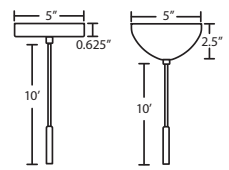

PENDANT OPTIONS:

1BT / 1BC / B CORD-HUNG PENDANT

- Flat (1BT) or Dome (1BC) Canopy styles. Dome style allows adjustment without cutting cord.
- "B" option is pendant less canopy for multiport canopy (options to the right)
- Suitable for sloped ceilings
- Cord: 10' SVT, 5" sleeve at socketholder
- Also available in 15'
- Black, Bronze or Satin Nickel
- Cord Sleeves are available in 18" lengths