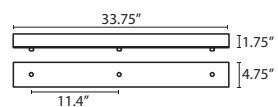

T33V 3 LIGHT BAR CANOPY

- Suitable for sloped ceilings
- Black, Bronze or Satin Nickel
- 20" Dia. shades MAX, with staggered heights
- For larger diameter glasses, Stemhooks are required for spacing