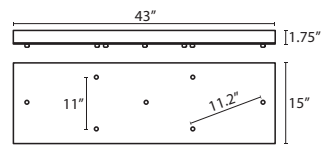

T37V 7 LIGHT BAR CANOPY

- Suitable for sloped ceilings
- Black, Bronze or Satin Nickel
- 20" Dia. shades MAX, with staggered heights
- For larger diameter glasses, Stemhooks are required for spacing

HOW TO ORDER A MULTILIGHT FIXTURE

Order your canopy with the selected 120V multi light pendants (indicated by "B" or "J" prefix) for the complete fixture:

Example: **1x T33X-SN** (3 Light Round Canopy)

1x B-567418-SN (Camino Pendant in Amber Cloud)

1x B-5674CE-SN (Camino Pendant in Ceylon)

1x B-5674HN-SN (Camino Pendant in Honey)