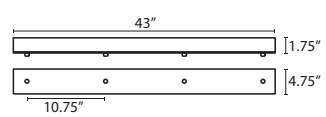

T34V 4 LIGHT BAR CANOPY

- Suitable for sloped ceilings
- Black, Bronze or Satin Nickel
- 20" Dia. shades MAX, with staggered heights
- For larger diameter glasses, Stemhooks are required for spacing