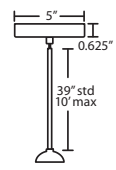

1TT STEM PENDANT

- Swivel at canopy, suitable for sloped ceilings
- Includes telescoping section plus 4 connectable stem sections, (1x 3", 1x 6", 1x 12", 1x 18"), 10' max
- Black, Bronze or Satin Nickel
- Additional Stem Sections can be ordered under Accessories

ACCESSORIES:

ADDITIONAL STEM SECTIONS:

Additional connecting stems are available to increase overall length of a Stem Pendant, up to 10' max. Telescoping adjustable section allows up to 3" movement.

T20A-SN, BK or BR	Adj. Section
T203-SN, BK or BR	3" Section
T206-SN, BK or BR	6" Section
T212-SN, BK or BR	12" Section
T218-SN, BK or BR	18" Section

LONGER CORD LENGTHS:
Longer cord length of 15' available. Add an "L" to the end of the item number, i.e. 1JC-169707-SN-L.

LOW WATTAGE LABELING:
Incandescent fixture supplied with 16 watt relamp label. Add an "LW" to the end of the item number, i.e. 1JC-169707-SN-LW.

CORD SLEEVES:

If concealing the cord is desired on a Cord-hung Pendant, order our 0.25" dia. metal sleeves. Each sleeve is 18" long and may be field cut.

T118-BK	Black
T118-BR	Bronze
T118-SN	Satin Nickel

STEMHOOKS:

Suspension hooks allow cord drops to be placed wherever desired. Suitable for sloped ceilings or for greater multilight spacing

T103BK	Black
T103BR	Bronze
T103SN	Satin Nickel