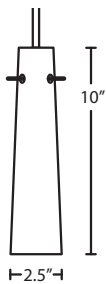

Project Information:

For ordering information, see next page

All dimensions provided are nominal. Allowance must be made for dimensional tolerance in handcrafted glasses.

REV 7/22