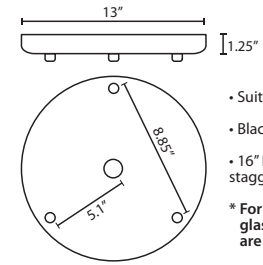

T33XL 3 LIGHT LARGE ROUND CANOPY

- Suitable for sloped ceilings
- Black, Bronze or Satin Nickel
- 16" Dia. shades MAX, with staggered heights
- For larger diameter glasses, Stemhooks are required for spacing