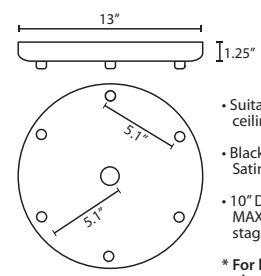

T36X 6 LIGHT ROUND CANOPY

- Suitable for sloped ceilings
- Black, Bronze or Satin Nickel
- 10" Dia. shades MAX, with staggered heights
- For larger diameter glasses, Stemhooks are required for spacing