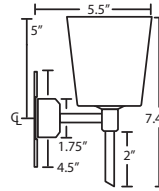

METAL FINISH

Fixture shall be finished in Bronze, Chrome or Satin Nickel.

MOUNTING

Installs directly to a 4" octagonal outlet box, with 1.75" left or right offset. Canopy allows direct wiring without outlet box, where armored cable or non-metallic sheathed cable is employed, and the decorative outlet box cover is not required. Orient upward or downward, wall-mount only.

For ordering information, see next page

All dimensions provided are nominal.
Allowance must be made for dimensional tolerance in handcrafted glasses.

REV 12/18

ORDERING:

FIXTURE	GLASS OPTIONS	METAL FINISH	METAL FINISH	OPTIONS
2SW 2 Light Vanity	513107 Opal Matte	(blank) 40W G9 Hal	BR Bronze	SQ Square Canopy
3SW 3 Light Vanity	5131GY Bicolor Green/Yellow	LED 5W LED 120V, dimmable	CR Chrome	
4SW 4 Light Vanity	5131OP Bicolor Orange/Pina		SN Satin Nickel	
	5131SL Solare			

Ex. 3SW-513131-SN

Canto 5 3-Light Vanity w/ Red Matte Glass, Satin Nickel Finish

2SW: 14.625" L

3SW: 22.5" L

4SW: 30.375" L

Canopy allows direct wiring without outlet box, where armored cable or non-metallic sheathed cable is employed, and the decorative outlet box cover is not required. Orient upward or downward, wall-mount only.