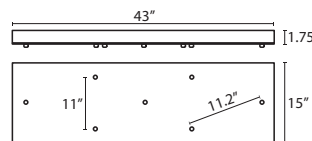

T37V 7 LIGHT BAR CANOPY

- Suitable for sloped ceilings
- Black, Bronze or Satin Nickel
- 20" Dia. shades MAX, with staggered heights
- For larger diameter glasses, Stemhooks are required for spacing

HOW TO ORDER A MULTILIGHT FIXTURE

Order your canopy with the selected 120V multi light pendants (indicated by "B" or "J" prefix) for the complete fixture:

Example: 1x T33X-SN (3 Light Round Canopy)

- **1x J-412435-SN** (Cierro Pendant in Chartreuse)
- **1x J-4124CM-SN** (Cierro Pendant in Cobalt Blue Matte)
- **1x J-4124RM-SN** (Cierro Pendant in Ruby Matte)