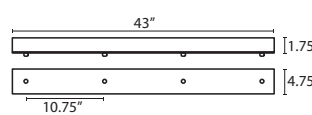

T34V 4 LIGHT BAR CANOPY

- Suitable for sloped ceilings
- Black, Bronze or Satin Nickel
- 20" Dia. shades MAX, with staggered heights
- For larger diameter glasses, Stemhooks are required for spacing