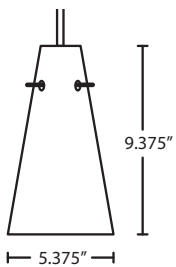

CIERRO

120V PENDANTS

SPECIFICATIONS:

DESCRIPTION

Cierro is a softly handcrafted European glass in a tapered narrow cylinder, that creates a refined contemporary look.

LAMPING

Standard: 100W A19 120V incandescent, lamp not included. Dimmable with standard incandescent dimmer (not included).

LED: 9W Replaceable source, 120V, dimmable, 90+ CRI, 3000°K CCT, 800 lumens, 30,000 hours. Lamp included. (Additional Color Temperatures available, including 3500°K and 4000°K)

DIFFUSER

Shade shall be handcrafted glass of various decors. 5.375" Dia. x 9.375" H

Opening sizes: 40mm min. (top), 126mm min. (bottom), 3x6mm holes.

SUSPENSION

Cord-hung: 10' SVT-type cord, complete with 5" decorative sleeve at the socketholder. Jacket coordinates with metal finish. Plated stamped steel construction. Black, Bronze or Satin Nickel. See next page for mult light options.

Cable-hung: 1x 10' aircraft-quality stainless steel cable support with 10' AWM-type cord. Jacket coordinates with metal finish. 5" Dia. dome canopy is plated stamped steel. Black, Bronze or Satin Nickel.

Stem-mount: Includes 4 connectable stem sections (3", 6", 12" and 18" lengths) plus telescoping piece for up to 3" adjustment, 10' max. 5" Dia. canopy (with swivel) and stem sections are plated steel. Black, Bronze or Satin Nickel.

*Additional Stem Sections can be ordered under accessories.

MOUNTING

Installs directly to a 4" octagonal ceiling box. Suitable for sloped ceilings.

LABELS

UL or ETL Listed. Suitable for Damp Locations (interior use only).

Consult factory concerning lower wattage labeling for energy requirements.

Project Information:

For ordering information, see next page