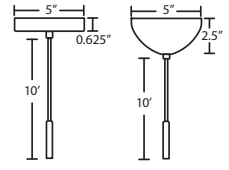

- Suitable for sloped ceilings
Black, Bronze or Satin Nickel
10 inch Dia. shades MAX, with staggered heights
For larger diameter glasses, Stemhooks are required for spacing

T33V 3 LIGHT BAR CANOPY

- Suitable for sloped ceilings
Black, Bronze or Satin Nickel
20 inch Dia. shades MAX, with staggered heights
For larger diameter glasses, Stemhooks are required for spacing

T34V 4 LIGHT BAR CANOPY

- Suitable for sloped ceilings
Black, Bronze or Satin Nickel
20 inch Dia. shades MAX, with staggered heights
For larger diameter glasses, Stemhooks are required for spacing

T37V 7 LIGHT BAR CANOPY

- Suitable for sloped ceilings
Black, Bronze or Satin Nickel
20 inch Dia. shades MAX, with staggered heights
For larger diameter glasses, Stemhooks are required for spacing

PENDANT OPTIONS:

1JT / 1JC / J CORD-HUNG PENDANT