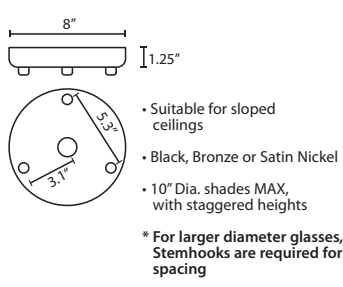

ORDERING:

Table with columns: CONNECTION, GLASS OPTIONS, LAMP OPTIONS, METAL FINISH, OPTIONS. Includes codes like 1JC, 1JT, DANOCLNA, etc.

Multi light Cord Fixture
J For Multi light Canopy

Ex. 1JT-DANOCLMD-SN
Dano Pendant, Clear/Medium Shade, Satin Nickel Finish, Flat Canopy

MULTIPOINT CANOPY OPTIONS FOR CORD PENDANTS

T33X 3 LIGHT ROUND CANOPY

- Suitable for sloped ceilings
  Black, Bronze or Satin Nickel
  10 inch Dia. shades MAX, with staggered heights
  For larger diameter glasses, Stemhooks are required for spacing