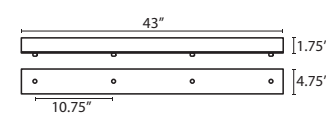

T34V 4 LIGHT BAR CANOPY

- Suitable for sloped ceilings
  Black, Bronze or Satin Nickel
  20 inch Dia. shades MAX, with staggered heights
  For larger diameter glasses, Stemhooks are required for spacing