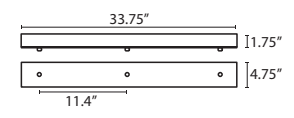

T36X 6 LIGHT ROUND CANOPY

- Suitable for sloped ceilings
Black, Bronze or Satin Nickel
10 inch Dia. shades MAX, with staggered heights
For larger diameter glasses, Stemhooks are required for spacing

T39X 9 LIGHT ROUND CANOPY

- Suitable for sloped ceilings
Black, Bronze or Satin Nickel
10 inch Dia. shades MAX, with staggered heights
For larger diameter glasses, Stemhooks are required for spacing

T33V 3 LIGHT BAR CANOPY

- Suitable for sloped ceilings
Black, Bronze or Satin Nickel
20 inch Dia. shades MAX, with staggered heights
For larger diameter glasses, Stemhooks are required for spacing