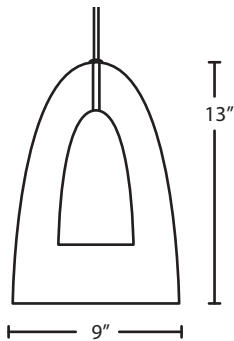

DANO

120V PENDANTS

location:
DAMP

SPECIFICATIONS:

DESCRIPTION

Cord-hung pendant with European glass shade and inner wood diffuser.

LAMPING

LED: 9W Replaceable source, 120V, CL dimmable, 90+ CRI, 3000°K CCT, 800 lumens, 30,000 hours. Lamp included. (Additional Color Temperatures available, including 3500°K and 4000°K)

DIFFUSER

Shade shall be of glass in various decors with inner wood diffuser. 9" Dia. x 13" H

SUSPENSION

Cord-hung: 10' SVT-type cord, complete with 5" decorative sleeve at the socketholder. Jacket coordinates with metal finish. Plated stamped steel construction. Black, Bronze or Satin Nickel. See next page for mulit light options.

MOUNTING

Installs directly to a 4" octagonal ceiling box. Suitable for sloped ceilings.

LABELS

UL or ETL Listed. Suitable for Damp Locations (interior use only). Consult factory concerning lower wattage labeling for energy requirements.

Project Information:

For ordering information, see next page

All dimensions provided are nominal. Allowance must be made for dimensional tolerance in handcrafted glasses.

REV 5/22