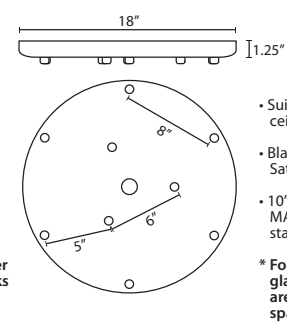

REV 5/22

ORDERING:

Table with columns: CONNECTION, GLASS OPTIONS, LAMP OPTIONS, METAL FINISH, OPTIONS. Includes codes like 1JC, 1JT, DANOCLNA, etc.

Multi light Cord Fixture
J For Multi light Canopy

Multilight Canopies Available, see page 11

T33XL 3 LIGHT LARGE ROUND CANOPY

- Suitable for sloped ceilings
Black, Bronze or Satin Nickel
16 inch Dia. shades MAX, with staggered heights
For larger diameter glasses, Stemhooks are required for spacing

T36X 6 LIGHT ROUND CANOPY

- Suitable for sloped ceilings
Black, Bronze or Satin Nickel
10 inch Dia. shades MAX, with staggered heights
For larger diameter glasses, Stemhooks are required for spacing

T39X 9 LIGHT ROUND CANOPY

- Suitable for sloped ceilings
Black, Bronze or Satin Nickel
10 inch Dia. shades MAX, with staggered heights
For larger diameter glasses, Stemhooks are required for spacing

T33V 3 LIGHT BAR CANOPY

- Suitable for sloped ceilings
Black, Bronze or Satin Nickel
20 inch Dia. shades MAX, with staggered heights
For larger diameter glasses, Stemhooks are required for spacing