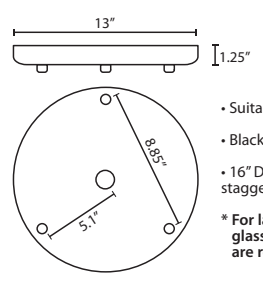

DIFFUSER

Shade shall be of glass in various decors with inner wood diffuser. 9" Dia. x 13" H

SUSPENSION

Cord-hung: 10' SVT-type cord, complete with 5" decorative sleeve at the socketholder. Jacket coordinates with metal finish. Plated stamped steel construction. Black, Bronze or Satin Nickel. See next page for mulit light options.

REV 5/22

ORDERING:

Table with columns: CONNECTION, GLASS OPTIONS, LAMP OPTIONS, METAL FINISH, OPTIONS. Includes codes like 1JC, 1JT, DANOCLNA, etc.

Multi light Cord Fixture
J For Multi light Canopy

Multilight Canopies Available, see page 11

Ex. 1JT-DANOCLMD-SN
Dano Pendant, Clear/Medium Shade, Satin Nickel Finish, Flat Canopy

MULTIPOINT CANOPY OPTIONS FOR CORD PENDANTS

T33X 3 LIGHT ROUND CANOPY

- Suitable for sloped ceilings
Black, Bronze or Satin Nickel
10 inch Dia. shades MAX, with staggered heights
For larger diameter glasses, Stemhooks are required for spacing

T33XL 3 LIGHT LARGE ROUND CANOPY

- Suitable for sloped ceilings
Black, Bronze or Satin Nickel
16 inch Dia. shades MAX, with staggered heights
For larger diameter glasses, Stemhooks are required for spacing