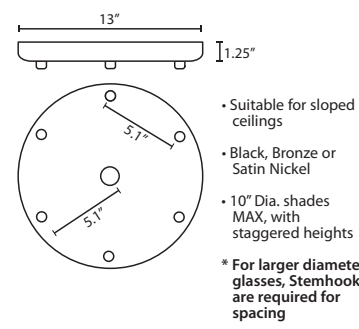

T36X 6 LIGHT ROUND CANOPY

- Suitable for sloped ceilings
  Black, Bronze or Satin Nickel
  10 inch Dia. shades MAX, with staggered heights
  For larger diameter glasses, Stemhooks are required for spacing