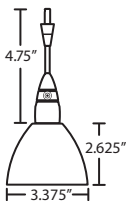

DIVI

12V SPOTLIGHTS

location:
DRY

SPECIFICATIONS:

DESCRIPTION

Low voltage spotlight with handcrafted glass. Includes Quick-Connect jack.

LAMPING

Standard: 50W Shielded flood 12V halogen MR16 lamp, included.

LED: 5W Replaceable 12V LED MR16 with backlight, dimmable, 90+ CRI, 3000°K CCT, 300 lumens, 25,000 hours, lamp included.

LED: 7W Replaceable 12V LED MR16 with backlight, dimmable, 90+ CRI, 3000°K CCT, 500 lumens, 25,000 hours, lamp included. (ONLY for Foils and Metal decors)

DIFFUSER

Shade shall be handcrafted glass of various decors. Metal Bronze (MB) and Metal Satin Nickel (MN) shades are spun metal with a plated finish.

Diameter of 3.375" and height of 2.625"

Opening sizes: 24mm.

QUICK-CONNECT JACK

Integral Quick-Connect jack is compatible with Besa Rail Adapter.

ELEMENT OPTIONS

Refer to next page. Available as either a Quick-Connect element only or with Rail Adapter for use with Besa Monorail. Longer stem options are also available.

METAL FINISH

Available in Bronze or Satin Nickel.

LABELS

UL or ETL Listed. Suitable for Dry Locations (interior use only).

For ordering information, see next page

All dimensions provided are nominal.
Allowance must be made for dimensional tolerance in handcrafted glasses.

REV 6/23