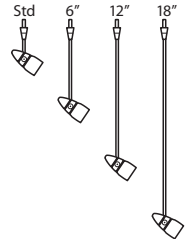

DIFFUSER

Shade shall be handcrafted glass of various decors. Metal Bronze (MB) and Metal Satin Nickel (MN) shades are spun metal with a plated finish.

Diameter of 3.375" and height of 2.625"

Opening sizes: 24mm.

Ex. SP-185807-SN
Divi Spotlight w/ Opal Matte
Shade, Satin Nickel Finish

SPOTLIGHT OPTIONS:

SP SPOTLIGHT ELEMENT ONLY

- Spotlight Fixture with Shade
- Quick-Connect Jack integral
- Compatible with Besa Canopies and Rail Adapter

RSP SPOTLIGHT + RAIL ADAPTER

READY FOR RAIL

- Spotlight Fixture with Shade, plus Rail Adapter
- Quick-Connect Jack integral
- Compatible with Besa Monorail System

Longer Stem Options

Besa spotlights have a standard stem 1.5" long. For a spotlight with a longer drop, order a stem length of 6", 12" or 18".

Not suitable for use on sloped ceiling when spotlight is installed on a quick-connect canopy.

Note: These are NOT field installable. The complete unit is built at the factory.

Available options are

- SP06** 6" stem adds 3.625" to overall length
- SP12** 12" stem adds 9.625" to overall length
- SP18** 18" stem adds 15.625" to overall length