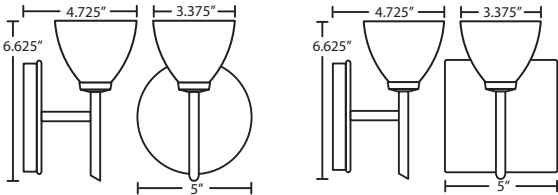

ORDERING:

FIXTURE	GLASS OPTIONS	METAL FINISH	METAL FINISH	OPTIONS
1SW Sconce	1758CF Copper Foil 1758GF Gold Foil 1758SF Silver Foil	(blank) 40W G9 Socket LED 5W LED 120V, dimmable	BR Bronze CR Chrome SN Satin Nickel	SQ Square Canopy

Ex. 1SW-1858SF-SN

Divi Mini Sconce w/ Silver Foil Glass,
Satin Nickel Finish