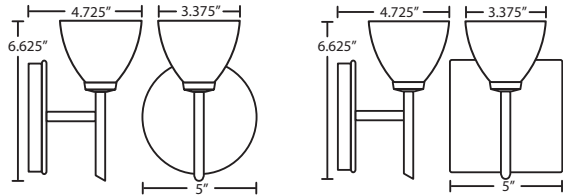

DIVI

MINI SCONCES WALL

location: **DAMP**

SPECIFICATIONS:

DESCRIPTION

Wall-mounted sconce featuring one handcrafted glass.

LAMPING

Standard: 40W Low-pressure G9 Halogen 120V lamp, included.

DIFFUSER

Shade shall be handcrafted glass of various decors.

Diameter of 3.375" and height of 2.625"

CONSTRUCTION

Fixture utilizes metal arm assembly with stamped steel canopy and faceplate (5" Circle or Square), with plated finish.

METAL FINISH

Fixture shall be finished in Bronze, Chrome or Satin Nickel.

MOUNTING

Installs directly to a 4" octagonal outlet box. Wall-mount only.

Designed for uplighting, but may also be oriented downward.

LABELS

UL or ETL Listed. Suitable for Damp Locations (interior use only).

DIVI SHOWN IN SILVER FOIL (1758SF) IN CHROME FINISH & GOLD FOIL (1758GF) IN CHROME FINISH

ORDERING:

FIXTURE	GLASS OPTIONS	METAL FINISH	METAL FINISH	OPTIONS
15W Sconce	1758CF Copper Foil 1758GF Gold Foil 1758SF Silver Foil	(blank) 40W G9 Hal LED 5W LED 120V, dimmable	BR Bronze CR Chrome SN Satin Nickel	SQ Square Canopy
	185807 Opal Matte 1858DW Black Dicro Wavy 1858VB Black Dicro Vine			