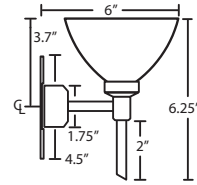

METAL FINISH

Fixture shall be finished in Bronze, Chrome or Satin Nickel.

MOUNTING

Installs directly to a 4" octagonal outlet box, with 1.75" left or right offset. Canopy allows direct wiring without outlet box, where armored cable or non-metallic sheathed cable is employed, and the decorative outlet box cover is not required. Orient upward or downward, wall-mount only.

Ex. 3SW-174307-SN
 Domi 3-Light Vanity w/ White Glass,
 Satin Nickel Finish

2SW: 14.625" L

3SW: 22.5" L

4SW: 30.375" L

Canopy allows direct wiring without outlet box, where armored cable or non-metallic sheathed cable is employed, and the decorative outlet box cover is not required. Orient upward or downward, wall-mount only.