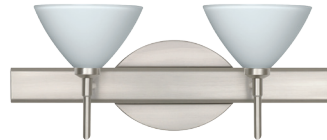

LED: 5W Replaceable source, 120V, dimmable, 90+ CRI, 3000° K CCT, 450 lumens, 25,000 hours, lamp included.

DIFFUSER

Shade shall be handcrafted glass of various decors.
5.0" Dia. x 2.875" H, spaced 7.875" apart on center.

METAL FINISH

Fixture shall be finished in Bronze, Chrome or Satin Nickel.

MOUNTING

Installs directly to a 4" octagonal outlet box, with 1.75" left or right offset. Canopy allows direct wiring without outlet box, where armored cable or non-metallic sheathed cable is employed, and the decorative outlet box cover is not required. Orient upward or downward, wall-mount only.

1743OK
OAK

1743CH
CHERRY

For ordering information, see next page

All dimensions provided are nominal.
Allowance must be made for dimensional tolerance in handcrafted glasses.

REV 12/18

ORDERING:

FIXTURE	GLASS OPTIONS	METAL FINISH	METAL FINISH	OPTIONS
2SW	2 Light Vanity	174307 White	(blank) 40W G9 Hal	BR Bronze
3SW	3 Light Vanity	174352 Marble	LED 5W LED 120V, dimmable	CR Chrome
4SW	4 Light Vanity	174383 Mocha		SN Satin Nickel
		1743CH Cherry		SQ Square Canopy
		1743KR Chalk		
		1743OK Oak		
		1743SL Solare		
		1743TN Titan		

Ex. 3SW-174307-SN
 Domi 3-Light Vanity w/ White Glass,
 Satin Nickel Finish

2SW: 14.625" L

3SW: 22.5" L

4SW: 30.375" L

Canopy allows direct wiring without outlet box, where armored cable or non-metallic sheathed cable is employed, and the decorative outlet box cover is not required. Orient upward or downward, wall-mount only.