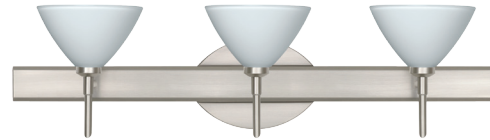

DOMI

VANITIES WALL

location:
DAMP

SPECIFICATIONS:

DESCRIPTION

2-4 light vanity luminaires featuring handcrafted glass.

LAMPING

Standard: 40W Low-pressure G9 Halogen, 120V, lamp included. Suitable for use in an open fixture. Dimmable with standard incandescent dimmer (not included).

METAL FINISH

Fixture shall be finished in Bronze, Chrome or Satin Nickel.

MOUNTING

Installs directly to a 4" octagonal outlet box, with 1.75" left or right offset. Canopy allows direct wiring without outlet box, where armored cable or non-metallic sheathed cable is employed, and the decorative outlet box cover is not required. Orient upward or downward, wall-mount only.

1743OK
OAK

1743CH
CHERRY

For ordering information, see next page

All dimensions provided are nominal.
Allowance must be made for dimensional tolerance in handcrafted glasses.

REV 12/18

ORDERING:

FIXTURE	GLASS OPTIONS	METAL FINISH	METAL FINISH	OPTIONS
2SW	2 Light Vanity	174307 White	(blank) 40W G9 Hal	BR Bronze
3SW	3 Light Vanity	174352 Marble	LED 5W LED 120V, dimmable	CR Chrome
4SW	4 Light Vanity	174383 Mocha		SN Satin Nickel
		1743CH Cherry		SQ Square Canopy
		1743KR Chalk		
		1743OK Oak		
		1743SL Solare		
		1743TN Titan		

Ex. 3SW-174307-SN
 Domi 3-Light Vanity w/ White Glass,
 Satin Nickel Finish

2SW: 14.625" L

3SW: 22.5" L

4SW: 30.375" L

Canopy allows direct wiring without outlet box, where armored cable or non-metallic sheathed cable is employed, and the decorative outlet box cover is not required. Orient upward or downward, wall-mount only.