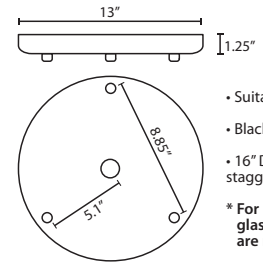

DIFFUSER

Outer teardrop shaped shade shall be of glass with various transcolor decors with an inner Opal Matte glass globe. 7.875" Dia. x 11.25" H

SUSPENSION

Cord-hung: 10' SVT-type cord, complete with 5" decorative sleeve at the socketholder. Jacket coordinates with metal finish. Plated stamped steel construction. Black, Bronze or Satin Nickel. See next page for mult light options.

T33XL 3 LIGHT LARGE ROUND CANOPY

- Suitable for sloped ceilings
- Black, Bronze or Satin Nickel
- 16" Dia. shades MAX, with staggered heights
- * For larger diameter glasses, Stemhooks are required for spacing