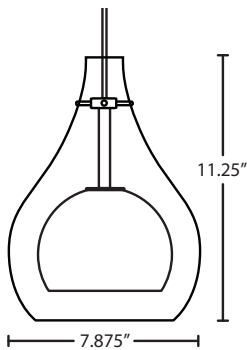

ELLE 11

120V PENDANTS

location:
DAMP

SPECIFICATIONS:

DESCRIPTION

Cord-hung pendant with double-shade design, transcolor outer teardrop glass with inner opal globe diffuser.

LAMPING

LED: 5W Replaceable LED Lamp 120V, CL dimmable, 90+ CRI, 3000°K CCT, 550 lumens, 25,000 hours, lamp included. (Additional Color Temperatures available, including 3500°K and 4000°K)

DIFFUSER

Outer teardrop shaped shade shall be of glass with various transcolor decors with an inner Opal Matte glass globe. 7.875" Dia. x 11.25" H

SUSPENSION

Cord-hung: 10' SVT-type cord, complete with 5" decorative sleeve at the socketholder. Jacket coordinates with metal finish. Plated stamped steel construction. Black, Bronze or Satin Nickel. See next page for mult light options.

MOUNTING

Installs directly to a 4" octagonal ceiling box. Suitable for sloped ceilings.

LABELS

UL or ETL Listed. Suitable for Damp Locations (interior use only). Consult factory concerning lower wattage labeling for energy requirements.

CLEAR/OPAL (ELLE11CL) & GRAY/OPAL (ELLE11GY)

Project Information:

For ordering information, see next page

All dimensions provided are nominal. Allowance must be made for dimensional tolerance in handcrafted glasses.