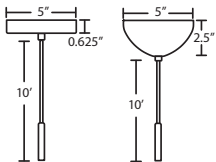

PENDANT OPTIONS:

1JT / 1JC / J CORD-HUNG PENDANT

- Flat (1JT) or Dome (1JC) Canopy styles. Dome style allows adjustment without cutting cord.
- "J" option is pendant less canopy for multipoint canopy (options to the right)
- Suitable for sloped ceilings
- Cord: 10' SVT, 5" sleeve at socketholder
- Also available in 15'
- Black, Bronze or Satin Nickel
- Cord Sleeves are available in 18" lengths

ACCESSORIES:

LONGER CORD LENGTHS:

Longer cord length of 15' available. Add an "L" to the end of the item number, i.e. 1JC-169707-SN-L.

LOW WATTAGE LABELING:

Incandescent fixture supplied with 16 watt relamp label. Add an "LW" to the end of the item number, i.e. 1JC-169707-SN-LW.

CORD SLEEVES:

If concealing the cord is desired on a Cord-hung Pendant, order our 0.25" dia. metal sleeves. Each sleeve is 18" long and may be field cut.

- T118-BK Black
- T118-BR Bronze
- T118-SN Satin Nickel

STEMHOOKS:

Suspension hooks allow cord drops to be placed wherever desired. Suitable for sloped ceilings or for greater multilight spacing

- T103BK Black
- T103BR Bronze
- T103SN Satin Nickel

HOW TO ORDER A MULTILIGHT FIXTURE

Order your canopy with the selected 120V multi light pendants (indicated by "B" or "J" prefix) for the complete fixture:

Example: 1x T33XL-SN (3 Light Large Round Canopy)

1x J-ESACL-SN (Esa Pendant in Clear)

1x J-ESASM-SN (Esa Pendant in Smoke)

1x J-ESAAM-SN (Esa Pendant in Amber)