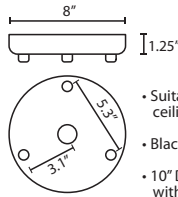

MULTIPOINT CANOPY OPTIONS FOR CORD PENDANTS

T33X 3 LIGHT ROUND CANOPY

- Suitable for sloped ceilings
- Black, Bronze or Satin Nickel
- 10" Dia. shades MAX, with staggered heights
- For larger diameter glasses, Stemhooks are required for spacing