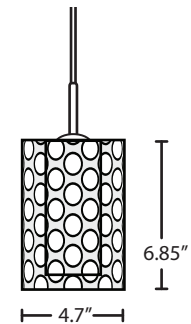

ESA

120V PENDANTS

location:
DAMP

SPECIFICATIONS:

DESCRIPTION

Cord-hung pendant with dimple patterned cylindrical European glass and inner opal cylinder.

LAMPING

Standard: 60W Medium-based 120V, lamp not included. Dimmable with standard incandescent dimmer (not included).

LED: 5W Replaceable source, 120V, CL dimmable, 90+ CRI, 3000°K CCT, 550 lumens, 25,000 hours. Lamp included. (Additional Color Temperatures available, including 3500°K and 4000°K)

SHADE

Outer Shade shall be of glass in various decors with inner opal cylinder. 4.7" Dia. x 6.85" H

SUSPENSION

Cord-hung: 10' SVT-type cord, complete with 5" decorative sleeve at the socketholder. Jacket coordinates with metal finish. Plated stamped steel construction. Black, Bronze or Satin Nickel.

MOUNTING

Installs directly to a 4" octagonal ceiling box. Suitable for sloped ceilings.

LABELS

UL or ETL Listed. Suitable for Damp Locations (interior use only). Consult factory concerning lower wattage labeling for energy requirements.

Project Information:

For ordering information, see next page

All dimensions provided are nominal. Allowance must be made for dimensional tolerance in handcrafted glasses.

REV 7/22