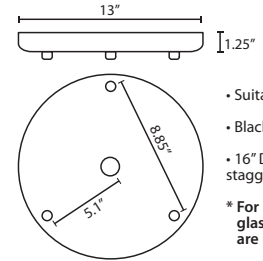

T33XL 3 LIGHT LARGE ROUND CANOPY

- Suitable for sloped ceilings
- Black, Bronze or Satin Nickel
- 16" Dia. shades MAX, with staggered heights
- For larger diameter glasses, Stemhooks are required for spacing