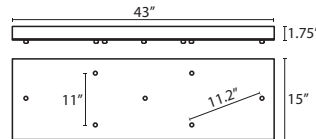

T37V 7 LIGHT BAR CANOPY

- Suitable for sloped ceilings
- Black, Bronze or Satin Nickel
- 20" Dia. shades MAX, with staggered heights
- For larger diameter glasses, Stemhooks are required for spacing