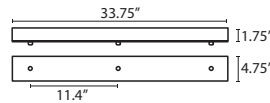

T33V 3 LIGHT BAR CANOPY

- Suitable for sloped ceilings
- Black, Bronze or Satin Nickel
- 20" Dia. shades MAX, with staggered heights
- For larger diameter glasses, Stemhooks are required for spacing