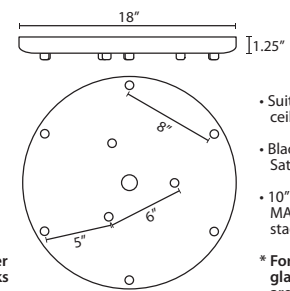

T39X 9 LIGHT ROUND CANOPY

- Suitable for sloped ceilings
- Black, Bronze or Satin Nickel
- 10" Dia. shades MAX, with staggered heights
- For larger diameter glasses, Stemhooks are required for spacing

T33V 3 LIGHT BAR CANOPY

- Suitable for sloped ceilings
- Black, Bronze or Satin Nickel
- 20" Dia. shades MAX, with staggered heights
- For larger diameter glasses, Stemhooks are required for spacing