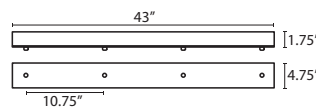

T34V 4 LIGHT BAR CANOPY

- Suitable for sloped ceilings
- Black, Bronze or Satin Nickel
- 20" Dia. shades MAX, with staggered heights
- For larger diameter glasses, Stemhooks are required for spacing