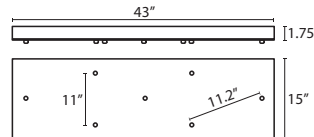

T37V 7 LIGHT BAR CANOPY

- Suitable for sloped ceilings
- Black, Bronze or Satin Nickel
- 20" Dia. shades MAX, with staggered heights

* For larger diameter glasses, Stemhooks are required for spacing