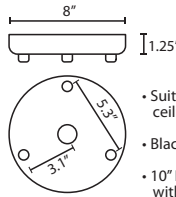

ORDERING:

CONNECTION	SHADE OPTIONS	LAMP OPTIONS	METAL FINISH	OPTIONS
Cord Fixture	1720BL Blue Twist	(blank) 60W A19 Incan	BK Black	L 15' cord
1JC 1 Lt. Dome	1720HN Honey	LED* 9W LED 120V, dimmable	BR Bronze	LW Low wattage labeling
1JT 1 Lt. Flat	1720SK Smoke Twist		SN Satin Nickel	

Multi light Cord Fixture
J For Multi light Canopy

Multilight Canopies Available, see page 11

*CCT options available (contact factory)

Ex. 1JT-1720HN-SN
Euka Pendant w/ Honey Glass, Satin Nickel Finish, Flat Canopy

MULTIPOINT CANOPY OPTIONS FOR CORD PENDANTS

T33X 3 LIGHT ROUND CANOPY

- Suitable for sloped ceilings
- Black, Bronze or Satin Nickel
- 10" Dia. shades MAX, with staggered heights

* For larger diameter glasses, Stemhooks are required for spacing