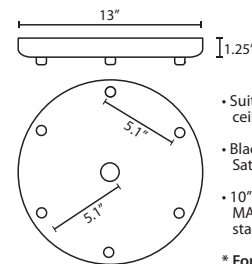

T36X 6 LIGHT ROUND CANOPY

- Suitable for sloped ceilings
- Black, Bronze or Satin Nickel
- 10" Dia. shades MAX, with staggered heights

* For larger diameter glasses, Stemhooks are required for spacing