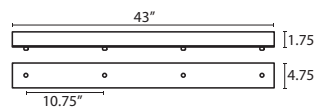

T34V 4 LIGHT BAR CANOPY

- Suitable for sloped ceilings
- Black, Bronze or Satin Nickel
- 20" Dia. shades MAX, with staggered heights

* For larger diameter glasses, Stemhooks are required for spacing