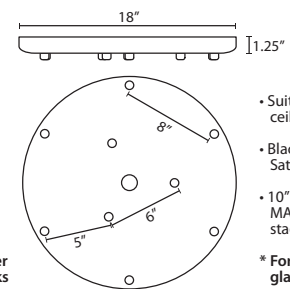

T33XL 3 LIGHT LARGE ROUND CANOPY

- Suitable for sloped ceilings
- Black, Bronze or Satin Nickel
- 16" Dia. shades MAX, with staggered heights

* For larger diameter glasses, Stemhooks are required for spacing

T36X 6 LIGHT ROUND CANOPY

- Suitable for sloped ceilings
- Black, Bronze or Satin Nickel
- 10" Dia. shades MAX, with staggered heights

* For larger diameter glasses, Stemhooks are required for spacing

T39X 9 LIGHT ROUND CANOPY

- Suitable for sloped ceilings
- Black, Bronze or Satin Nickel
- 10" Dia. shades MAX, with staggered heights

* For larger diameter glasses, Stemhooks are required for spacing

T33V 3 LIGHT BAR CANOPY

- Suitable for sloped ceilings
- Black, Bronze or Satin Nickel
- 20" Dia. shades MAX, with staggered heights