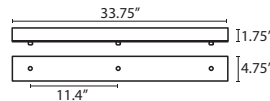

T36X 6 LIGHT ROUND CANOPY

- Suitable for sloped ceilings
- Black, Bronze or Satin Nickel
- 10" Dia. shades MAX, with staggered heights

* For larger diameter glasses, Stemhooks are required for spacing

T39X 9 LIGHT ROUND CANOPY

- Suitable for sloped ceilings
- Black, Bronze or Satin Nickel
- 10" Dia. shades MAX, with staggered heights

* For larger diameter glasses, Stemhooks are required for spacing

T33V 3 LIGHT BAR CANOPY

- Suitable for sloped ceilings
- Black, Bronze or Satin Nickel
- 20" Dia. shades MAX, with staggered heights