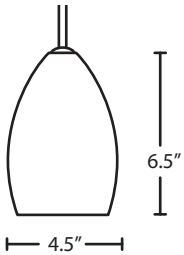

EUKA

120V PENDANTS

SPECIFICATIONS:

DESCRIPTION

The compact sized Euka is a modern and pleasing teardrop European glass shade, with open bottom, that will fit seamlessly into any contemporary space.

LAMPING

Standard: 60W A19 120V incandescent, lamp not included. Dimmable with standard incandescent dimmer (not included).

LED: 9W Replaceable source, 120V, dimmable, 90+ CRI, 3000°K CCT, 800 lumens, 30,000 hours. Lamp included. (Additional Color Temperatures available, including 3500°K and 4000°K)

DIFFUSER

Shade shall be handcrafted glass of various decors. 4.5" Dia. x 6.5" H

SUSPENSION

Cord-hung: 10' SVT-type cord, complete with 5" decorative sleeve at the socketholder. Jacket coordinates with metal finish. Plated stamped steel construction. Black, Bronze or Satin Nickel. See next page for mult light options.

MOUNTING

Installs directly to a 4" octagonal ceiling box. Suitable for sloped ceilings.

LABELS

UL or ETL Listed. Suitable for Damp Locations (interior use only). Consult factory concerning lower wattage labeling for energy requirements.

Project Information:

For ordering information, see next page

All dimensions provided are nominal. Allowance must be made for dimensional tolerance in handcrafted glasses.

REV 7/22