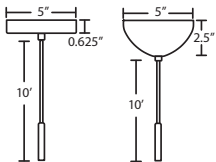

PENDANT OPTIONS:

1JT / 1JC / J CORD-HUNG PENDANT

- Flat (1JT) or Dome (1JC) Canopy styles. Dome style allows adjustment without cutting cord.
- "J" option is pendant less canopy for multipoint canopy (options to the right)
- Suitable for sloped ceilings
- Cord: 10' SVT, 5" sleeve at socketholder
- Also available in 15'
- Black, Bronze or Satin Nickel
- Cord Sleeves are available in 18" lengths

ACCESSORIES:

LONGER CORD LENGTHS:

Longer cord length of 15' available. Add an "L" to the end of the item number, i.e. 1JC-169707-SN-L.

LOW WATTAGE LABELING:

Incandescent fixture supplied with 16 watt relamp label.

Add an "LW" to the end of the item number, i.e. 1JC-169707-SN-LW.

CORD SLEEVES:

If concealing the cord is desired on a Cord-hung Pendant, order our 0.25" dia. metal sleeves. Each sleeve is 18" long and may be field cut.

- **T118-BK** Black
- **T118-BR** Bronze
- **T118-SN** Satin Nickel

STEMHOOKS:

Suspension hooks allow cord drops to be placed wherever desired. Suitable for sloped ceilings or for greater multilight spacing

- **T103BK** Black
- **T103BR** Bronze
- **T103SN** Satin Nickel

HOW TO ORDER A MULTILIGHT FIXTURE

Order your canopy with the selected 120V multi light pendants (indicated by "B" or "J" prefix) for the complete fixture:

Example: 1x T33X-SN (3 Light Round Canopy)

1x J-1720BL-SN (Euka Pendant in Blue Twist)

1x J-1720HN-SN (Euka Pendant in Honey)

1x J-1720SK-SN (Euka Pendant in Smoke Twist)