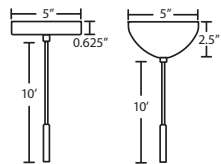

PENDANT OPTIONS:

1JT / 1JC / J CORD-HUNG PENDANT

- Flat (1JT) or Dome (1JC) Canopy styles. Dome style allows adjustment without cutting cord.
- "J" option is pendant less canopy for multipoint canopy (options to the right)
- Suitable for sloped ceilings
- Cord: 10' SVT, 5" sleeve at socketholder
- Also available in 15'
- Black, Bronze or Satin Nickel
- Cord Sleeves are available in 18" lengths