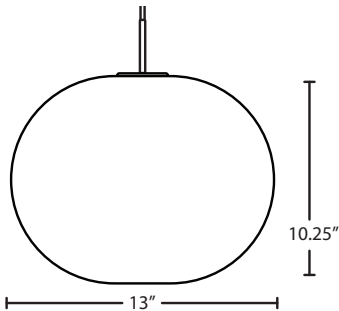

Project Information:

For ordering information, see next page

All dimensions provided are nominal.
Allowance must be made for dimensional tolerance in handcrafted glasses.

REV 7/22