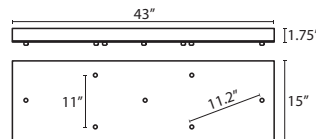

T37V 7 LIGHT BAR CANOPY

- Suitable for sloped ceilings
- Black, Bronze or Satin Nickel
- 20" Dia. shades MAX, with staggered heights
- For larger diameter glasses, Stemhooks are required for spacing

HOW TO ORDER A MULTILIGHT FIXTURE

Order your canopy with the selected 120V multi light pendants (indicated by "B" or "J" prefix) for the complete fixture:

Example: 1x T33XL-SN (3 Light Large Round Canopy)

- **1x J-GENOAM-SN** (Geno Pendant in Vapor Amber)
- **1x J-GENOCLSN** (Geno Pendant in Vapor Clear)
- **1x J-GENOSM-SN** (Geno Pendant in Vapor Smoke)