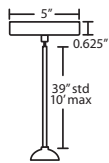

1TT STEM PENDANT

- Swivel at canopy, suitable for sloped ceilings
- Includes telescoping section plus 4 connectable stem sections, (1x 3", 1x 6", 1x 12", 1x 18"), 10' max
- Black, Bronze or Satin Nickel
- Additional Stem Sections can be ordered under Accessories

ACCESSORIES:

ADDITIONAL STEM SECTIONS:

Additional connecting stems are available to increase overall length of a Stem Pendant, up to 10' max. Telescoping adjustable section allows up to 3" movement.

T20A-SN, BK or BR	Adj. Section
T203-SN, BK or BR	3" Section
T206-SN, BK or BR	6" Section
T212-SN, BK or BR	12" Section
T218-SN, BK or BR	18" Section

LONGER CORD LENGTHS:

Longer cord length of 15' available. Add an "L" to the end of the item number, i.e. 1JC-169707-SN-L.

LOW WATTAGE LABELING:

Incandescent fixture supplied with 16 watt relamp label. Add an "LW" to the end of the item number, i.e. 1JC-169707-SN-LW.

CORD SLEEVES:

If concealing the cord is desired on a Cord-hung Pendant, order our 0.25" dia. metal sleeves. Each sleeve is 18" long and may be field cut.

T118-BK	Black
T118-BR	Bronze
T118-SN	Satin Nickel

STEMHOOKS:

Suspension hooks allow cord drops to be placed wherever desired. Suitable for sloped ceilings or for greater multilight spacing

T103BK	Black
T103BR	Bronze
T103SN	Satin Nickel