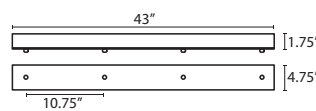

T34V 4 LIGHT BAR CANOPY

- Suitable for sloped ceilings
- Black, Bronze or Satin Nickel
- 20" Dia. shades MAX, with staggered heights
- For larger diameter glasses, Stemhooks are required for spacing