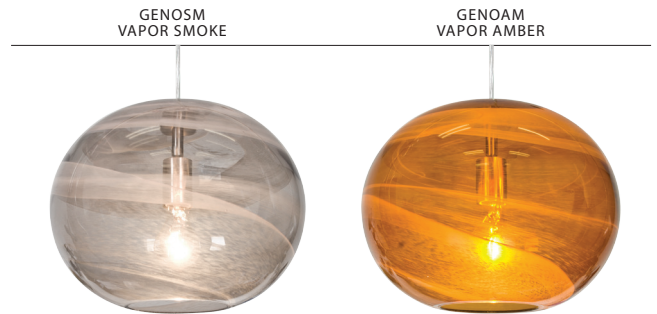

GENOSM
VAPOR SMOKE

GENOAM
VAPOR AMBER