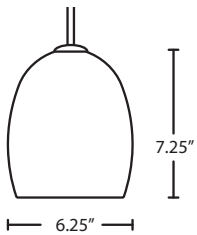

Stem-mount: Includes 4 connectable stem sections (3", 6", 12" and 18" lengths) plus telescoping piece for up to 3" adjustment, 10' max. 5" Dia. canopy (with swivel) and stem sections are plated steel. Black, Bronze or Satin Nickel.

*Additional Stem Sections can be ordered under accessories.

MOUNTING

Installs directly to a 4" octagonal ceiling box. Suitable for sloped ceilings.

LABELS

UL or ETL Listed. Suitable for Damp Locations (interior use only).

Consult factory concerning lower wattage labeling for energy requirements.

LUCIA SHOWN IN OPAL MATTE (169707) & BLUE CLOUD (169786)

Project Information:

For ordering information, see next page

All dimensions provided are nominal. Allowance must be made for dimensional tolerance in handcrafted glasses.