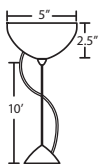

1KX CABLE-HUNG PENDANT

- 1x 10' aircraft-quality stainless steel cable
- Suitable for sloped ceilings
- 1x lampholder
- Cord: 10' AWM-type provided
- Also available in 15'
- Black, Bronze or Satin Nickel

ACCESSORIES:

ADDITIONAL STEM SECTIONS:

Additional connecting stems are available to increase overall length of a Stem Pendant, up to 10' max. Telescoping adjustable section allows up to 3" movement.

T20A-SN, BK or BR	Adj. Section
T203-SN, BK or BR	3" Section
T206-SN, BK or BR	6" Section
T212-SN, BK or BR	12" Section
T218-SN, BK or BR	18" Section

LONGER CORD LENGTHS:

Longer cord length of 15' available. Add an "L" to the end of the item number, i.e. 1JC-169707-SN-L.

LOW WATTAGE LABELING:

Incandescent fixture supplied with 16 watt relamp label. Add an "LW" to the end of the item number, i.e. 1JC-169707-SN-LW.

CORD SLEEVES:

If concealing the cord is desired on a Cord-hung Pendant, order our 0.25" dia. metal sleeves. Each sleeve is 18" long and may be field cut.

T118-BK	Black
T118-BR	Bronze
T118-SN	Satin Nickel

STEMHOOKS:

Suspension hooks allow cord drops to be placed wherever desired. Suitable for sloped ceilings or for greater multilight spacing

T103BK	Black
T103BR	Bronze
T103SN	Satin Nickel