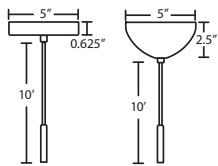

ORDERING:

CONNECTION	SHADE OPTIONS	LAMP OPTIONS	METAL FINISH	OPTIONS
Cord Fixture	169707 Opal Matte	(blank) 75W A19 Incan	BK Black	L 15' cord
1JC 1 Lt. Dome	169786 Blue Cloud	LED* 9W LED 120V, dimmable	BR Bronze	LW Low wattage labeling
1JT 1 Lt. Flat			SN Satin Nickel	
Cable Fixture		*CCT options available (contact factory)		
1KX 1 Lt. Dome				

Ex. 1JC-169707-SN
Lucia Pendant w/ Opal Matte Glass, Satin Nickel Finish, Dome Canopy

Stem Fixture
1TT 1 Lt. Flat

Multi light Cord Fixture
J For Multi light Canopy

PENDANT OPTIONS:

1JT / 1JC / J CORD-HUNG PENDANT

- Flat (1JT) or Dome (1JC) Canopy styles. Dome style allows adjustment without cutting cord.
- "J" option is pendant less canopy for multiport canopy (options to the right)
- Suitable for sloped ceilings
- Cord: 10' SVT, 5" sleeve at socketholder
- Also available in 15'
- Black, Bronze or Satin Nickel
- Cord Sleeves are available in 18" lengths